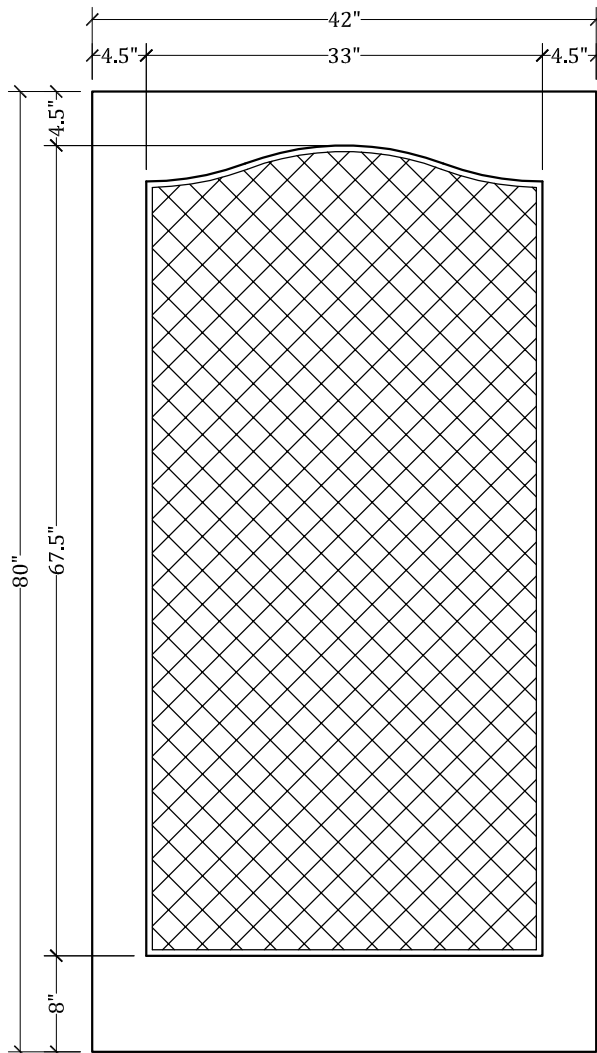

UPSTATE DOOR

FINE DOOR SOLUTIONS... ONE SOURCE

*Layout 6000.5 Full Screen
(Square Top/French Curve
Screen)*

Minimum Width Available is 20" for this Layout

*Please View Our Specification Section to View Our Sizing Parameters
for Our Classics Line.*