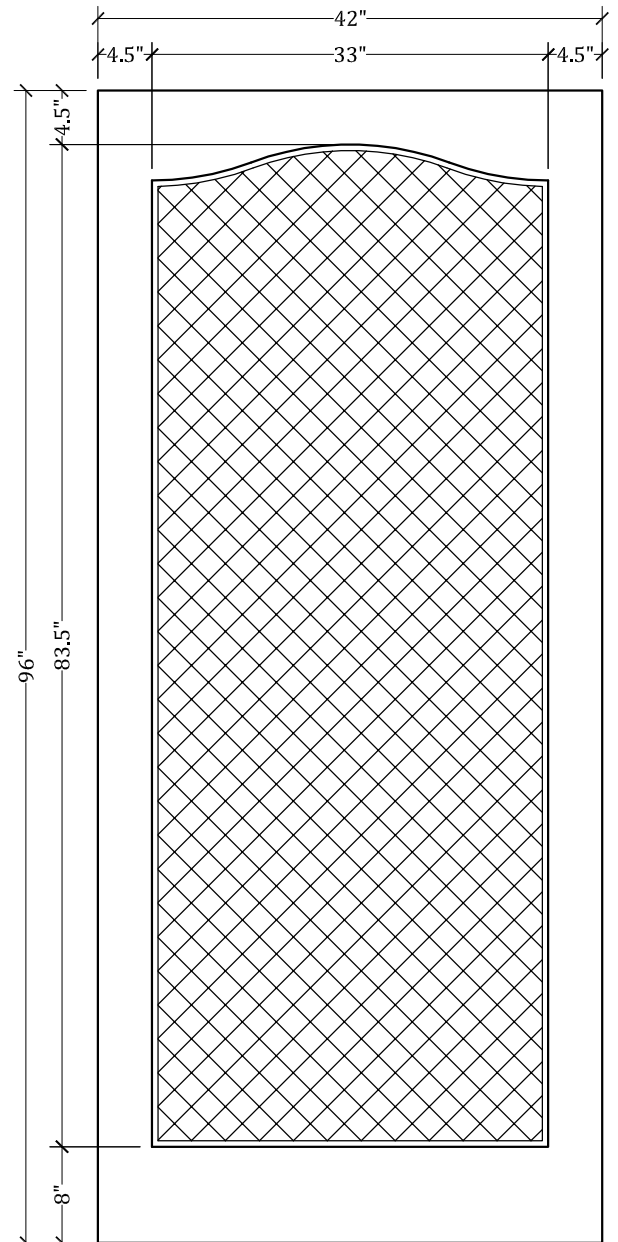

UPSTATE DOOR

FINE DOOR SOLUTIONS... ONE SOURCE

*Layout 6000.5 Full Screen
(Square Top/French Curve
Screen)*

Minimum Width Available is 20" for this Layout

*Please View Our Specification Section to View Our Sizing Parameters
for Our Classics Line.*