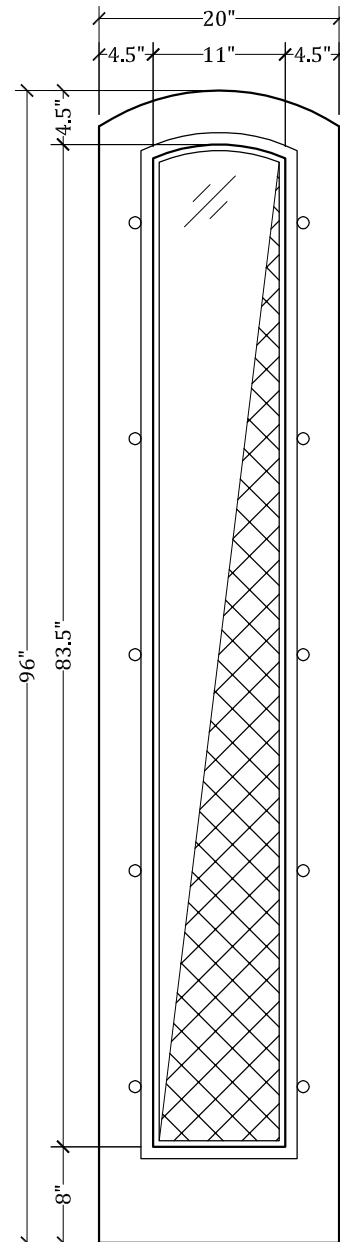

UPSTATE DOOR

FINE DOOR SOLUTIONS... ONE SOURCE

Layout 7000.2 Full view
Screen/Storm
(Arched Top/Arched Screen/Storm)

Minimum Width Available is 16" for this Layout

*Please View Our Specification Section to View Our Sizing Parameters
for Our Classics Line.*