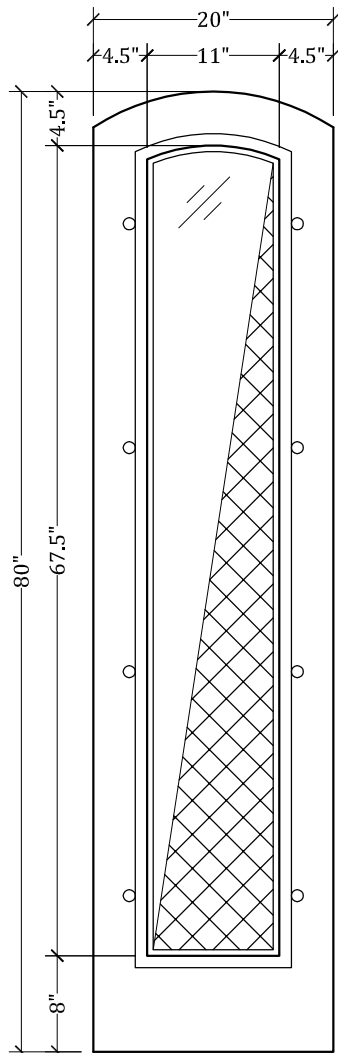

UPSTATE DOOR

FINE DOOR SOLUTIONS... ONE SOURCE

Layout 7000.2 Full view
Screen/Storm
(Arched Top/Arched Screen/Storm)

Minimum Width Available is 16" for this Layout

*Please View Our Specification Section to View Our Sizing Parameters
for Our Classics Line.*