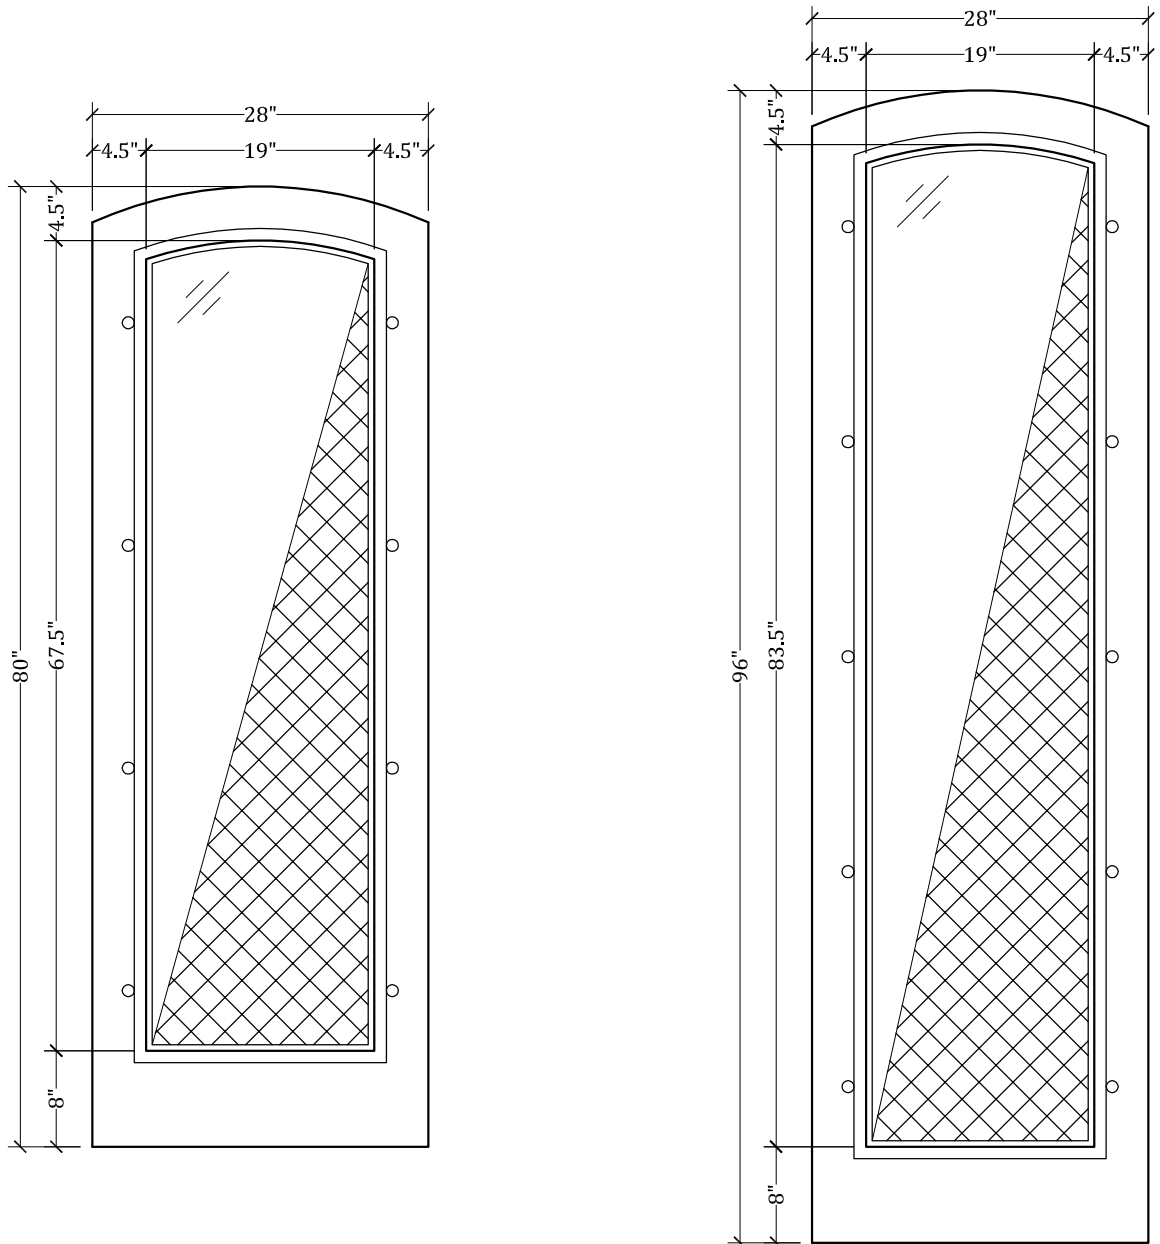

UPSTATE DOOR

FINE DOOR SOLUTIONS... ONE SOURCE

Layout 7000.2 Full view
Screen/Storm
(Arched Top/Arched Screen/Storm)

Minimum Width Available is 16" for this Layout

*Please View Our Specification Section to View Our Sizing Parameters
for Our Classics Line.*