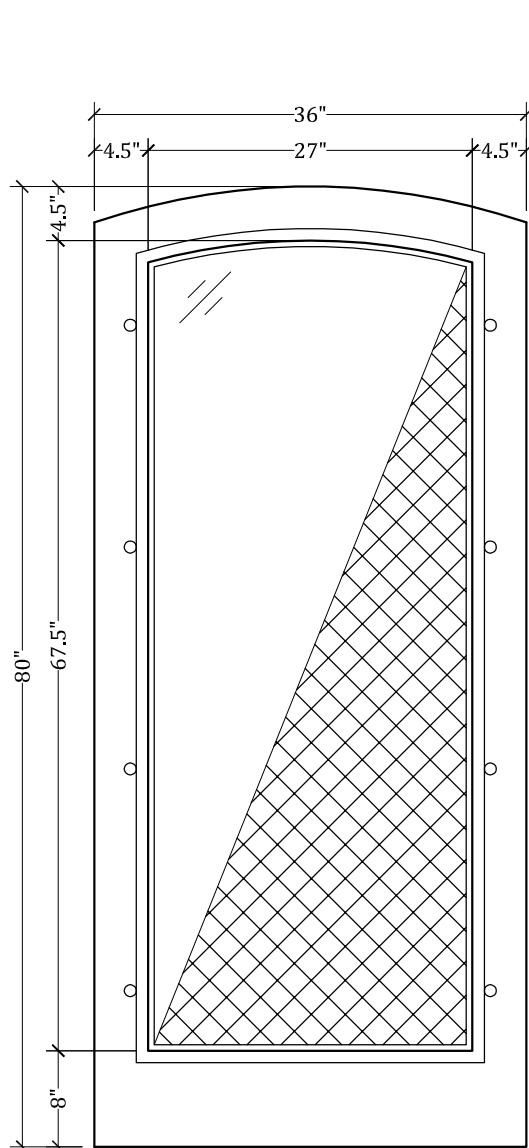

UPSTATE DOOR

FINE DOOR SOLUTIONS... ONE SOURCE

Layout 7000.2 Full view
Screen/Storm
(Arched Top/Arched Screen/Storm)

Minimum Width Available is 16" for this Layout

*Please View Our Specification Section to View Our Sizing Parameters
for Our Classics Line.*