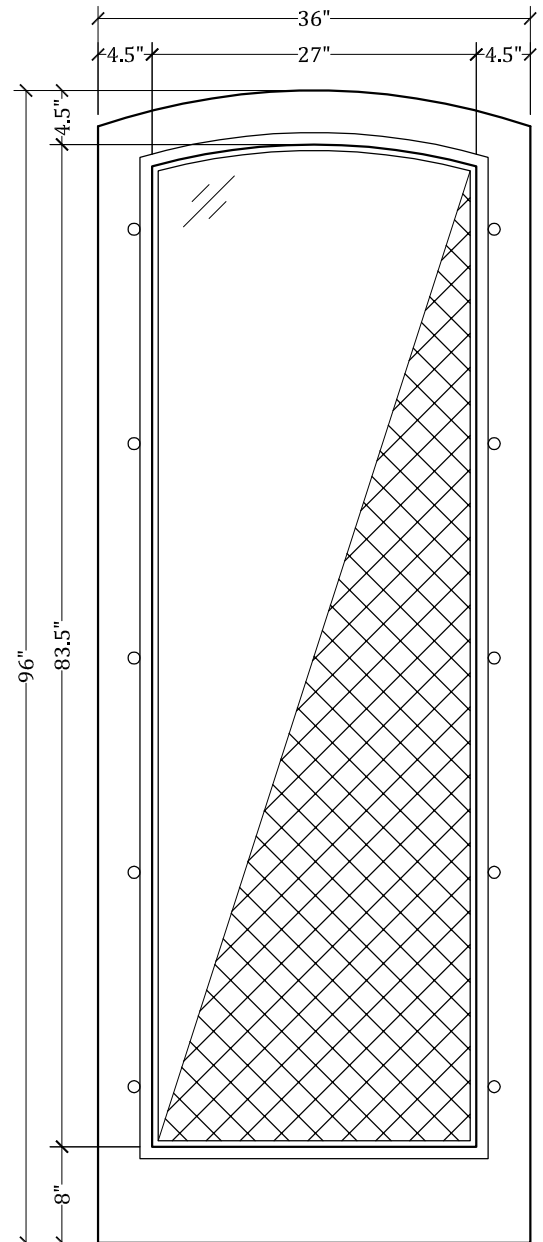

UPSTATE DOOR

FINE DOOR SOLUTIONS... ONE SOURCE

Layout 7000.2 Full view
Screen/Storm
(Arched Top/Arched Screen/Storm)

Minimum Width Available is 16" for this Layout

*Please View Our Specification Section to View Our Sizing Parameters
for Our Classics Line.*