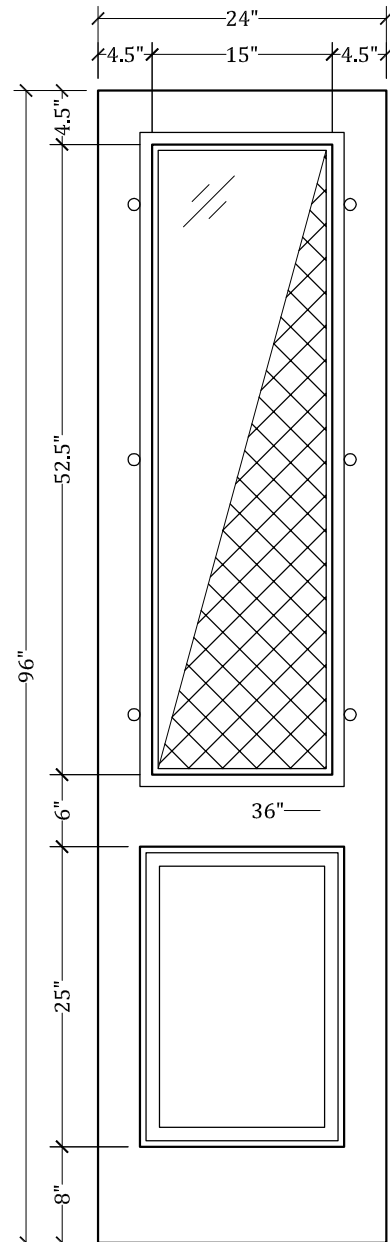

# UPSTATE DOOR

FINE DOOR SOLUTIONS... ONE SOURCE

Layout 7020 Full View  
Screen/Storm/One Panel  
(Square Top/Square Screen/Storm)

*Minimum Width Available is 16" for this Layout*

*Please View Our Specification Section to View Our Sizing Parameters  
for Our Classics Line.*