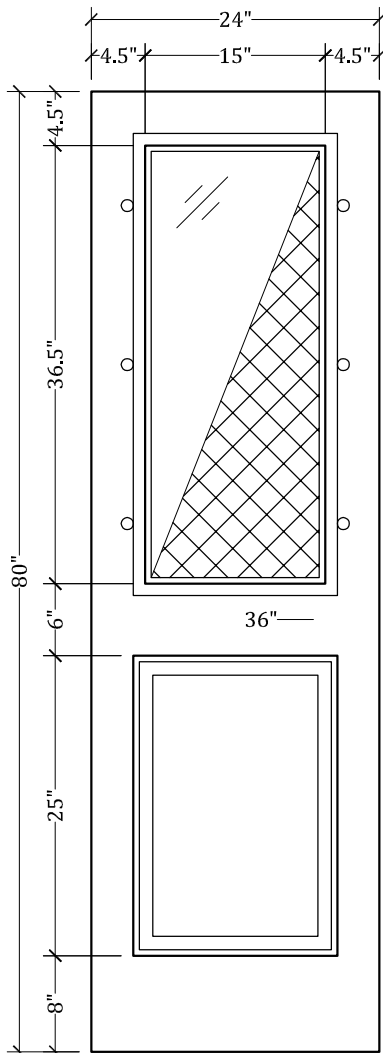

# UPSTATE DOOR

FINE DOOR SOLUTIONS... ONE SOURCE

Layout 7020 Full View  
Screen/Storm/One Panel  
(Square Top/Square Screen/Storm)

*Minimum Width Available is 16" for this Layout*

*Please View Our Specification Section to View Our Sizing Parameters  
for Our Classics Line.*