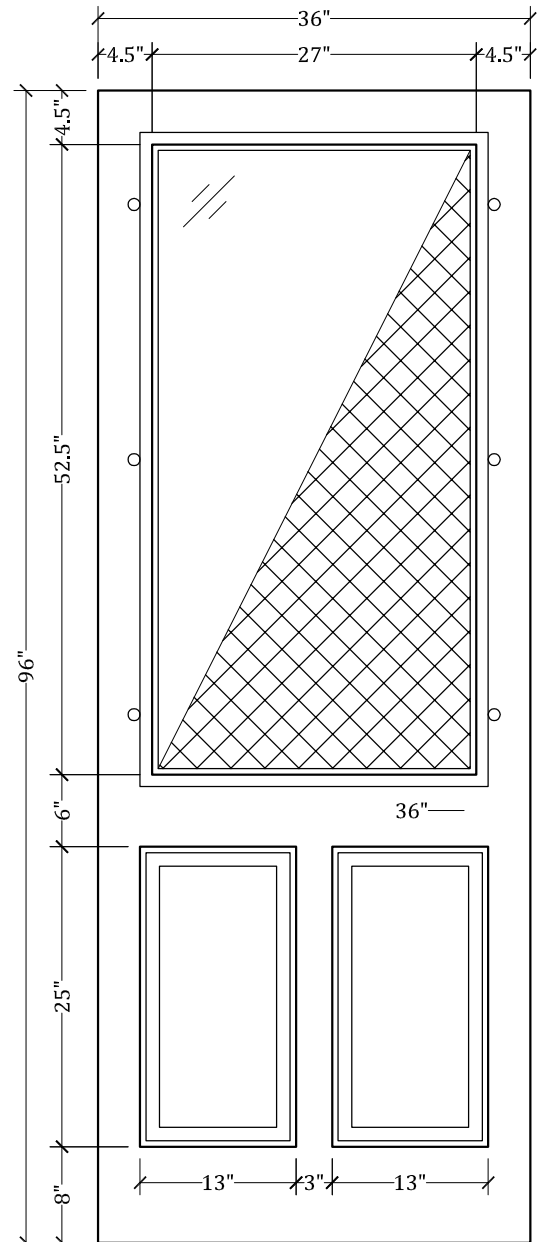

UPSTATE DOOR

FINE DOOR SOLUTIONS... ONE SOURCE

Layout 7030 Full View
Screen/Storm/Two Panel
(Square Top/Square Screen/Storm)

Minimum Width Available is 24" for this Layout

*Please View Our Specification Section to View Our Sizing Parameters
for Our Classics Line.*