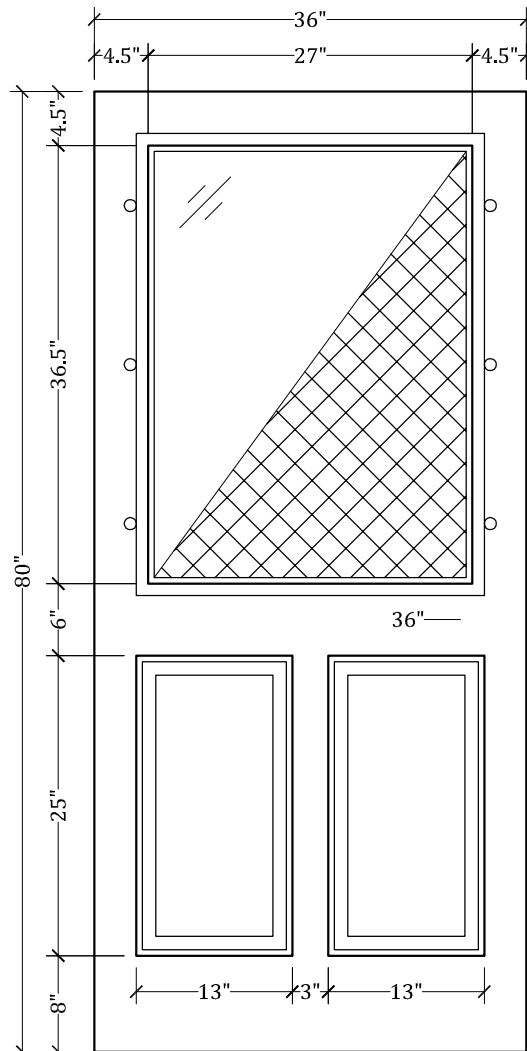

UPSTATE DOOR

FINE DOOR SOLUTIONS... ONE SOURCE

Layout 7030 Full View
Screen/Storm/Two Panel
(Square Top/Square Screen/Storm)

Minimum Width Available is 24" for this Layout

*Please View Our Specification Section to View Our Sizing Parameters
for Our Classics Line.*