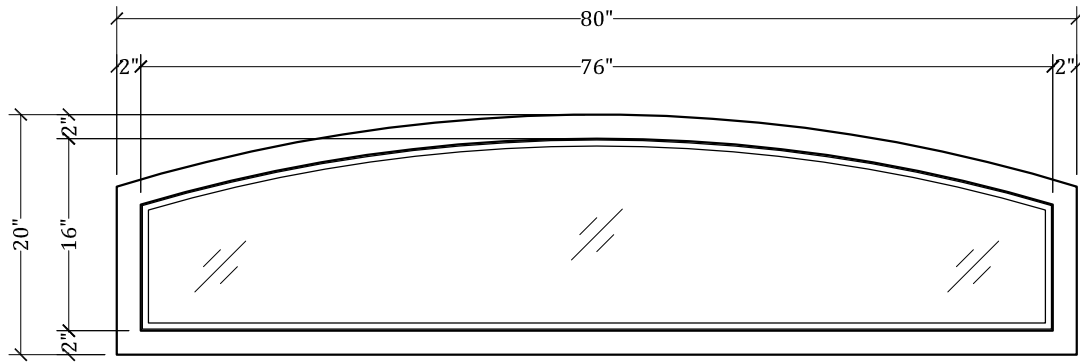

# UPSTATE DOOR

FINE DOOR SOLUTIONS... ONE SOURCE

*Layout 4001 Full Lite Arched Top*

*Our Distinctive Solutions Line is Fully Custom and Made to Order  
to Your Exact Specifications.*

*Distinctive Exterior Standard Stiles & Rails Are 2", But Can Be Altered.  
Exact Specifications May be limited Due to Design Requirements.*