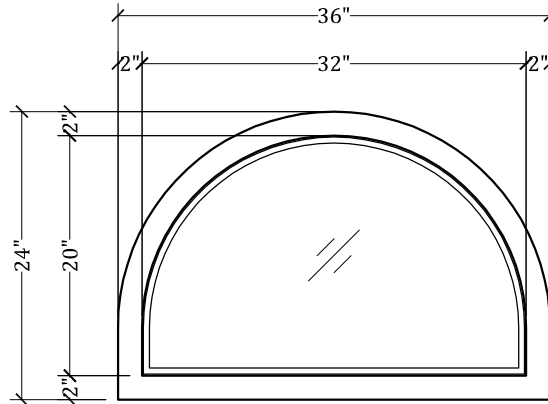

UPSTATE DOOR

FINE DOOR SOLUTIONS... ONE SOURCE

Layout 4003 Full Lite Round Top

*Our Distinctive Solutions Line is Fully Custom and Made to Order
to Your Exact Specifications.*

*Distinctive Exterior Standard Stiles & Rails Are 2", But Can Be Altered.
Exact Specifications May be limited Due to Design Requirements.*