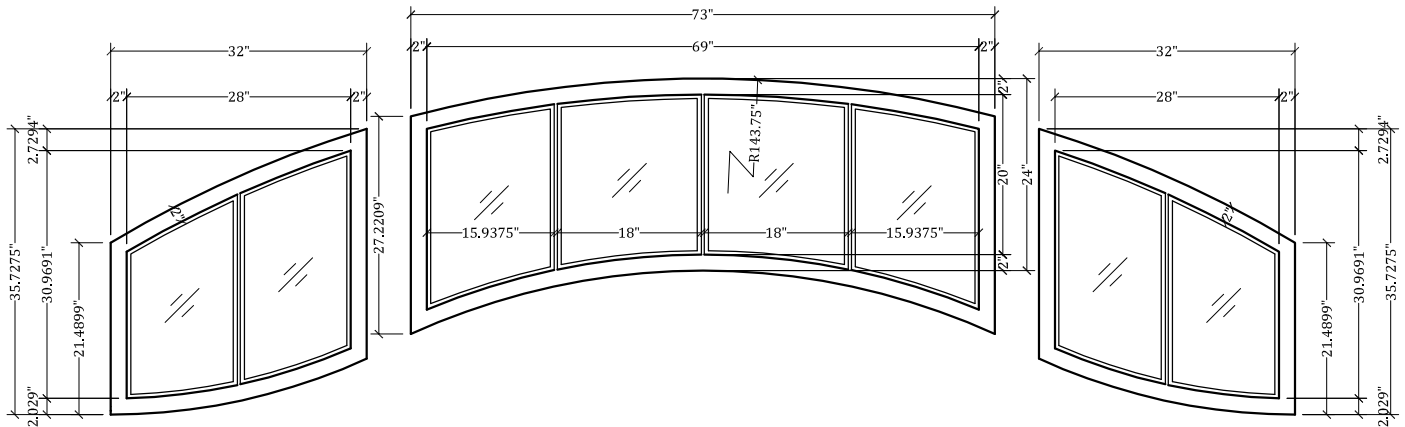

UPSTATE DOOR

FINE DOOR SOLUTIONS... ONE SOURCE

Layout 4010 4 Lite Wood Muntin
with 2 Lite Wood Muntin Arched
Top with French Curve Bottom

*Our Distinctive Solutions Line is Fully Custom and Made to Order
to Your Exact Specifications.*

*Distinctive Exterior Standard Stiles & Rails Are 2", But Can Be Altered.
Exact Specifications May be limited Due to Design Requirements.*

1-800-570-8283

For more assistance, please contact one of our customer service representatives
sales@upstatedoor.com