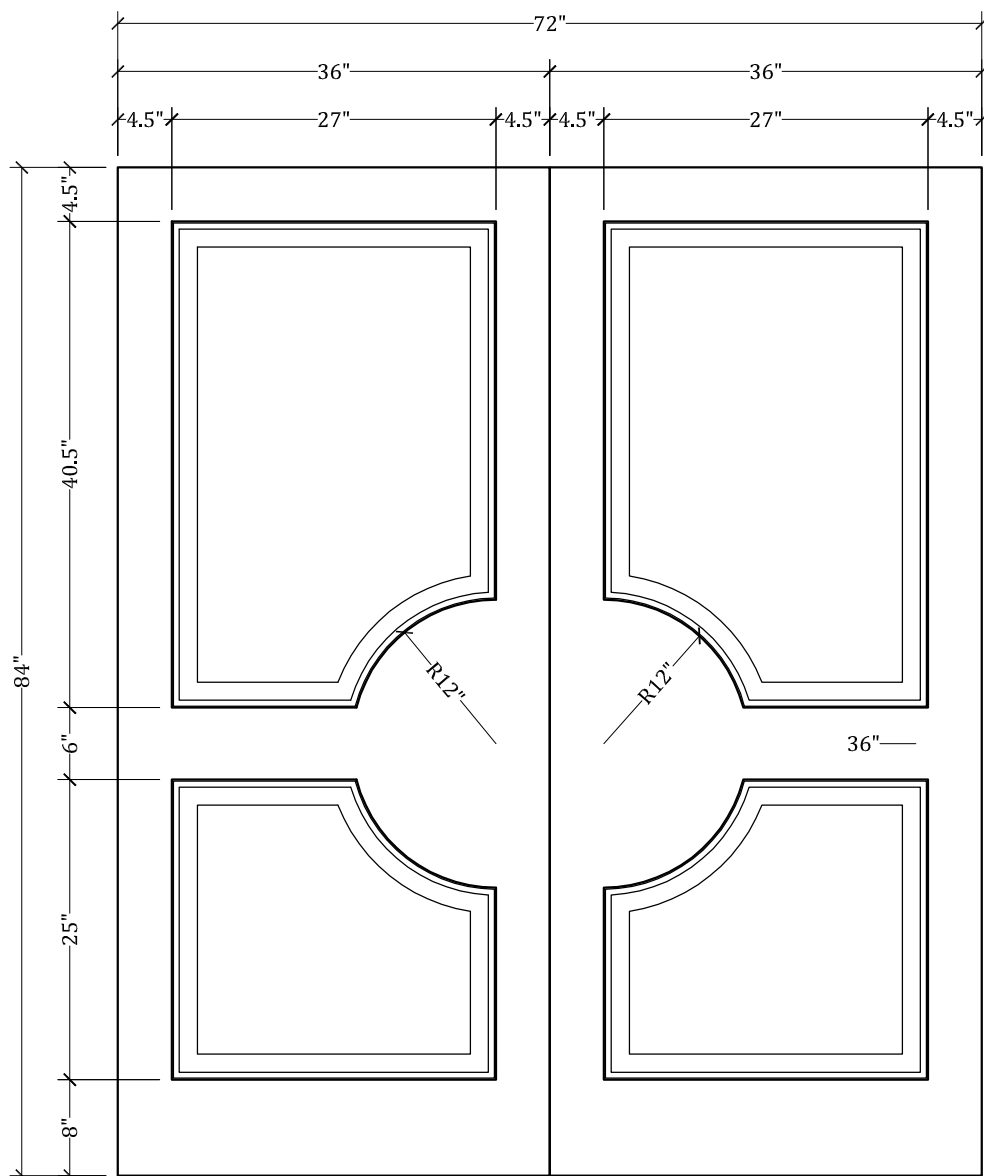

UPSTATE DOOR

FINE DOOR SOLUTIONS... ONE SOURCE

Layout 9100 Two Panel Double
with Radius Corners

*Our Distinctive Solutions Line is Fully Custom and Made to Order
to Your Exact Specifications.*

*Distinctive Exterior Standard Stiles/Top Rail Are 5-1/2", But Can Be
Altered.*

Exact Specifications May be limited Due to Design Requirements.

1-800-570-8283

For more assistance, please contact one of our customer service representatives
sales@upstatedoor.com

www.upstatedoor.com