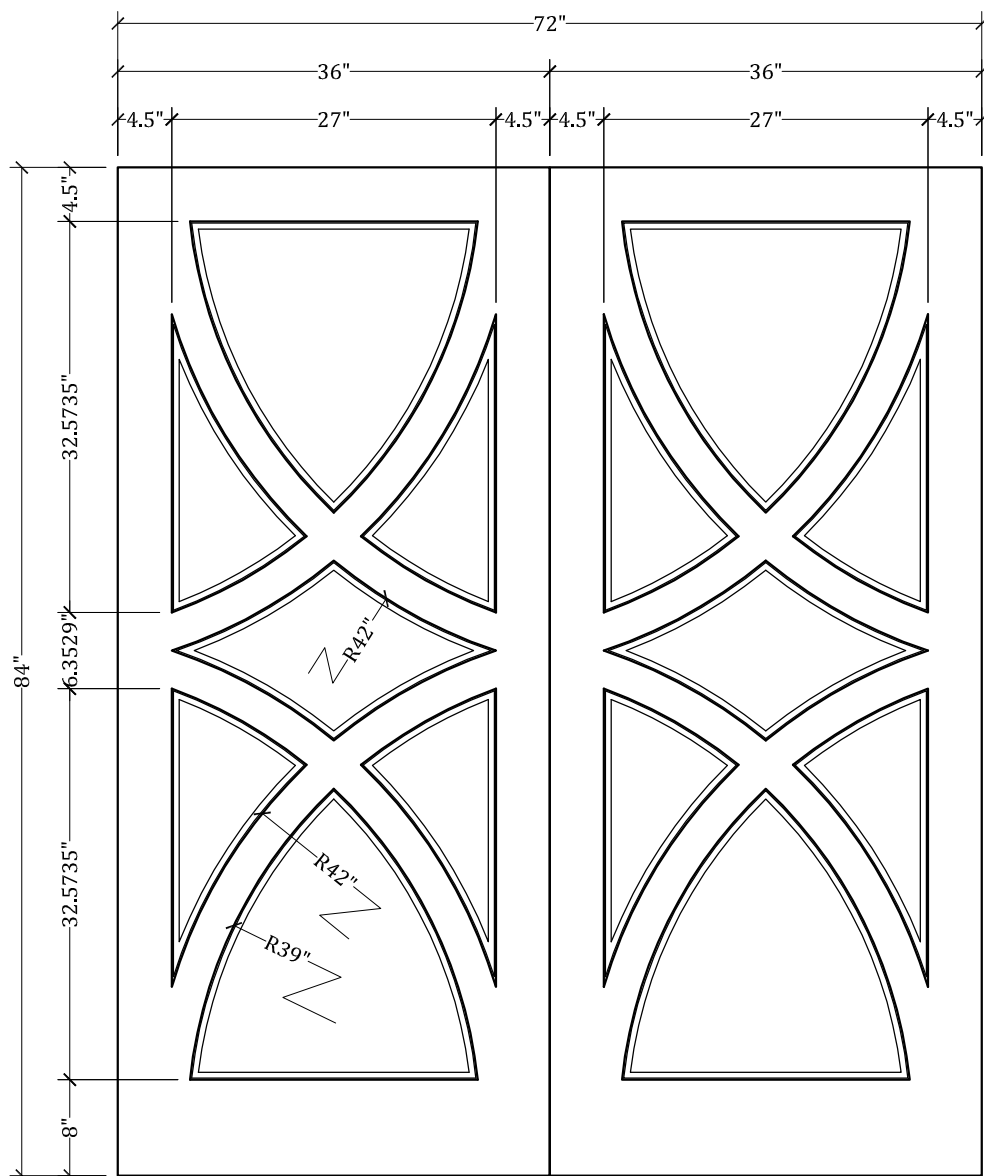

UPSTATE DOOR

FINE DOOR SOLUTIONS... ONE SOURCE

Layout 9171 Custom Seven Panel
Double

*Our Distinctive Solutions Line is Fully Custom and Made to Order
to Your Exact Specifications.*

*Distinctive Exterior Standard Stiles/Top Rail Are 5-1/2", But Can Be
Altered.*

Exact Specifications May be limited Due to Design Requirements.

For more assistance, please contact one of our customer service representatives
1-800-570-8283

sales@upstatedoor.com

www.upstatedoor.com