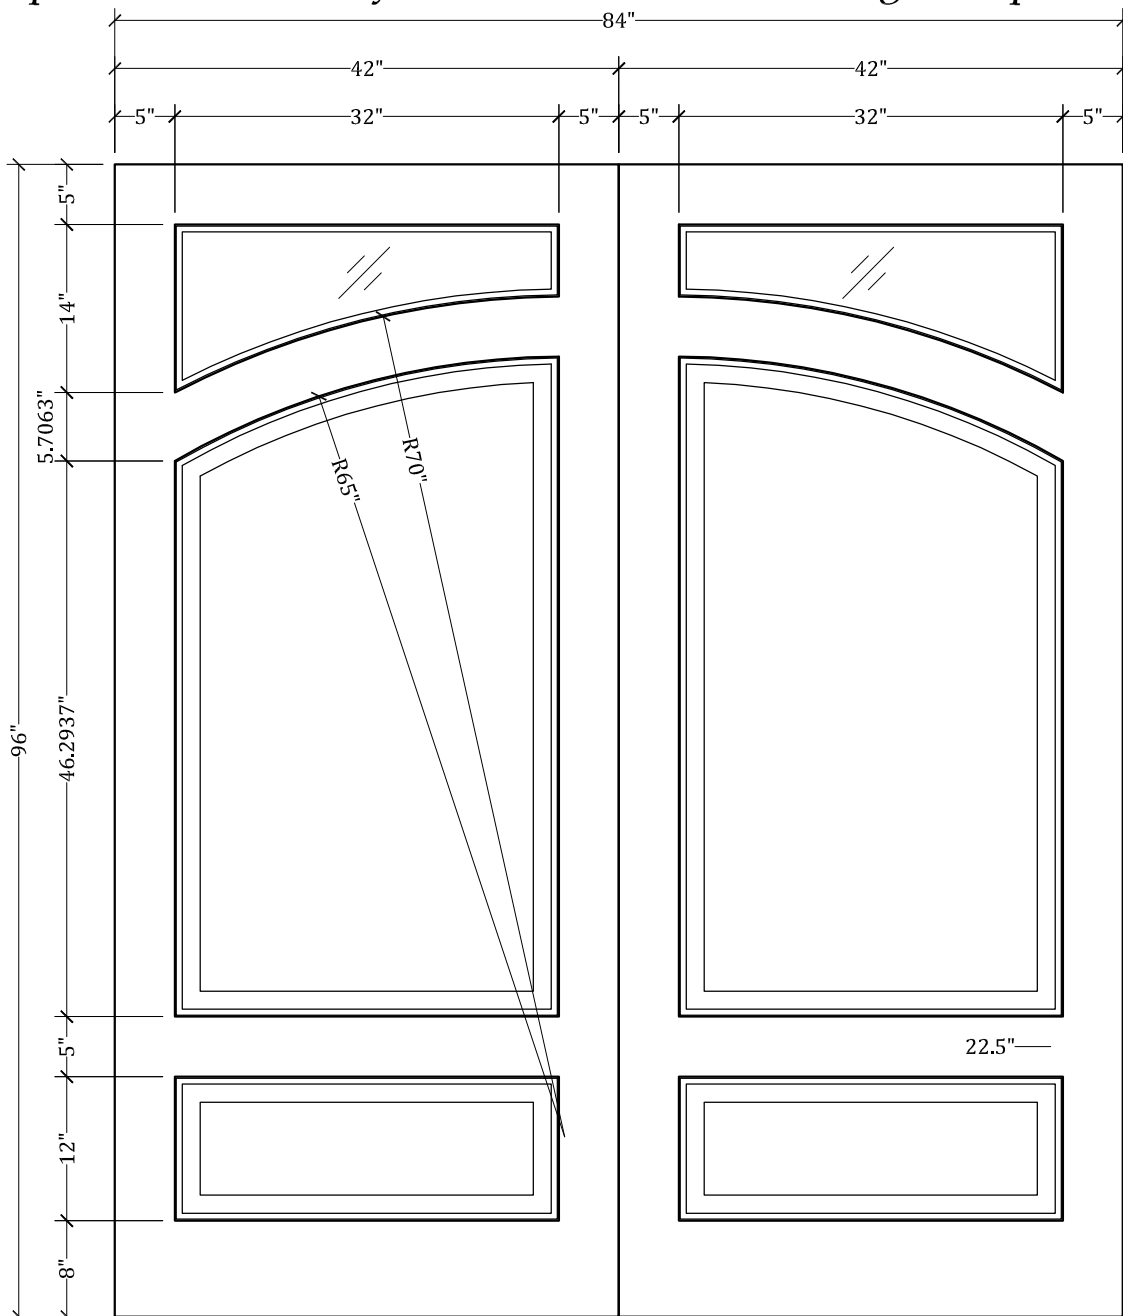

# UPSTATE DOOR

FINE DOOR SOLUTIONS... ONE SOURCE

Layout 9200 Full Glass Over Two  
Panel Double with Arched  
Mid-Rail

*Our Distinctive Solutions Line is Fully Custom and Made to Order  
to Your Exact Specifications.*

*Distinctive Exterior Standard Stiles/Top Rail Are 5-1/2", But Can Be  
Altered.*

*Exact Specifications May be limited Due to Design Requirements.*

For more assistance, please contact one of our customer service representatives  
1-800-570-8283