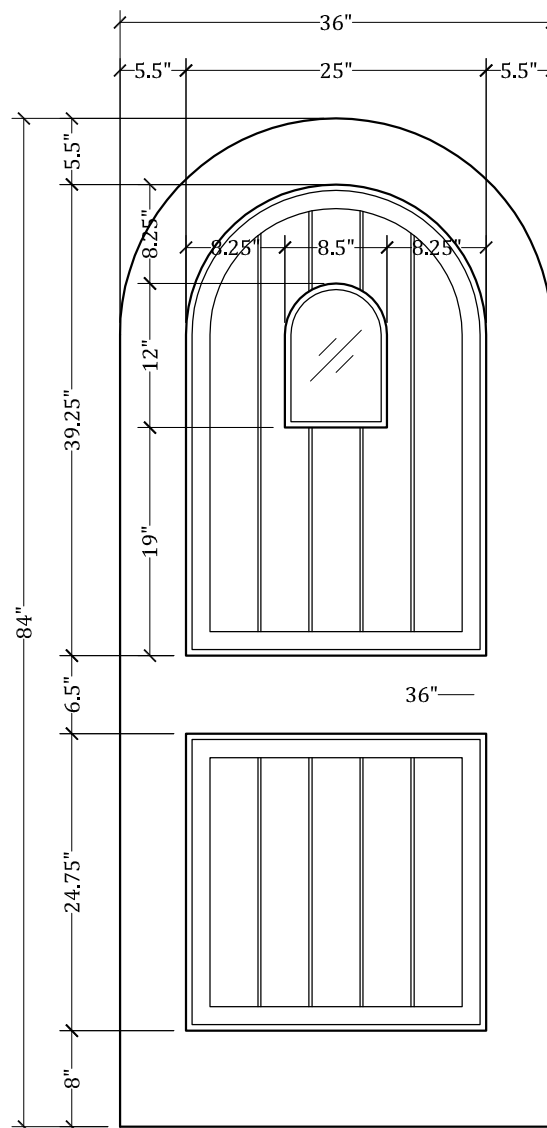

UPSTATE DOOR

FINE DOOR SOLUTIONS... ONE SOURCE

Layout 9202 Two Panel Round Top
with V-Grooves and Full Glass
Porthole

*Our Distinctive Solutions Line is Fully Custom and Made to Order
to Your Exact Specifications.*

*Distinctive Exterior Standard Stiles/Top Rail Are 5-1/2", But Can Be
Altered.*

Exact Specifications May be limited Due to Design Requirements.

For more assistance, please contact one of our customer service representatives
1-800-570-8283