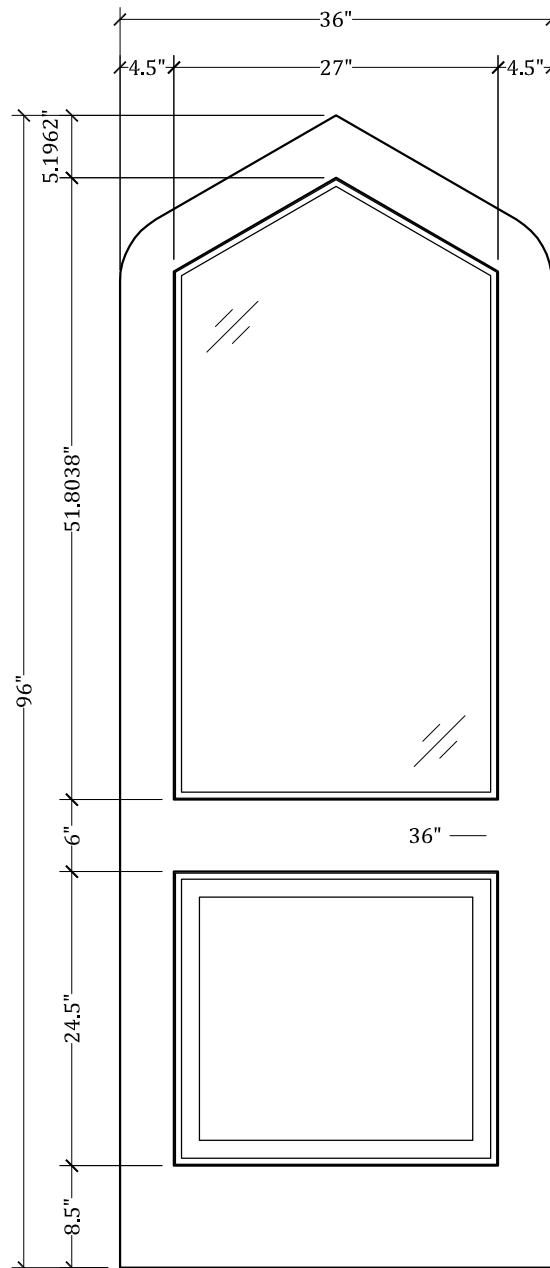

UPSTATE DOOR

FINE DOOR SOLUTIONS... ONE SOURCE

Layout 9205 Full Glass Over Panel
Gothic Top

*Our Distinctive Solutions Line is Fully Custom and Made to Order
to Your Exact Specifications.*

*Distinctive Exterior Standard Stiles/Top Rail Are 5-1/2", But Can Be
Altered.*

Exact Specifications May be limited Due to Design Requirements.

1-800-570-8283

For more assistance, please contact one of our customer service representatives
sales@upstatedoor.com

www.upstatedoor.com