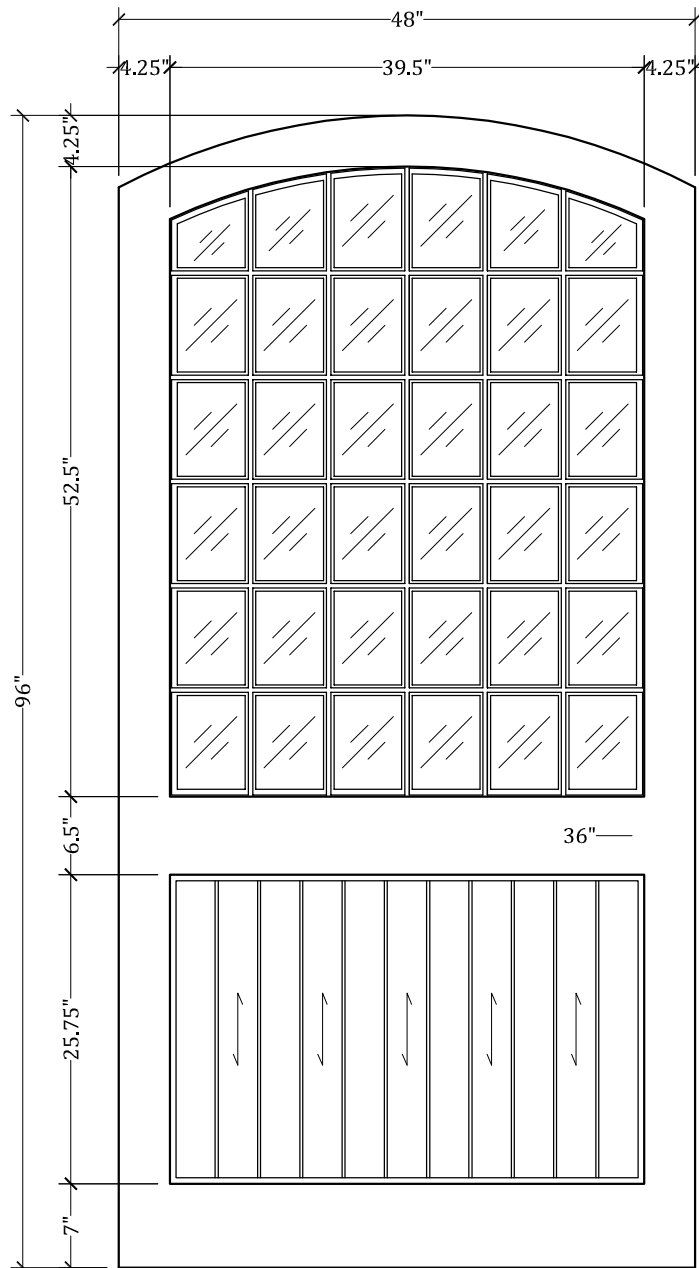

UPSTATE DOOR®

FINE DOOR SOLUTIONS... ONE SOURCE

Layout 9235 Full Glass Over One
Panel Arched Top (6w x 6h) with
V-Grooves

*Our Distinctive Solutions Line is Fully Custom and Made to Order
to Your Exact Specifications.*

*Distinctive Exterior Standard Stiles/Top Rail Are 5-1/2", But Can Be
Altered.*

Exact Specifications May be limited Due to Design Requirements.

1-800-570-8283

For more assistance, please contact one of our customer service representatives
sales@upstatedoor.com