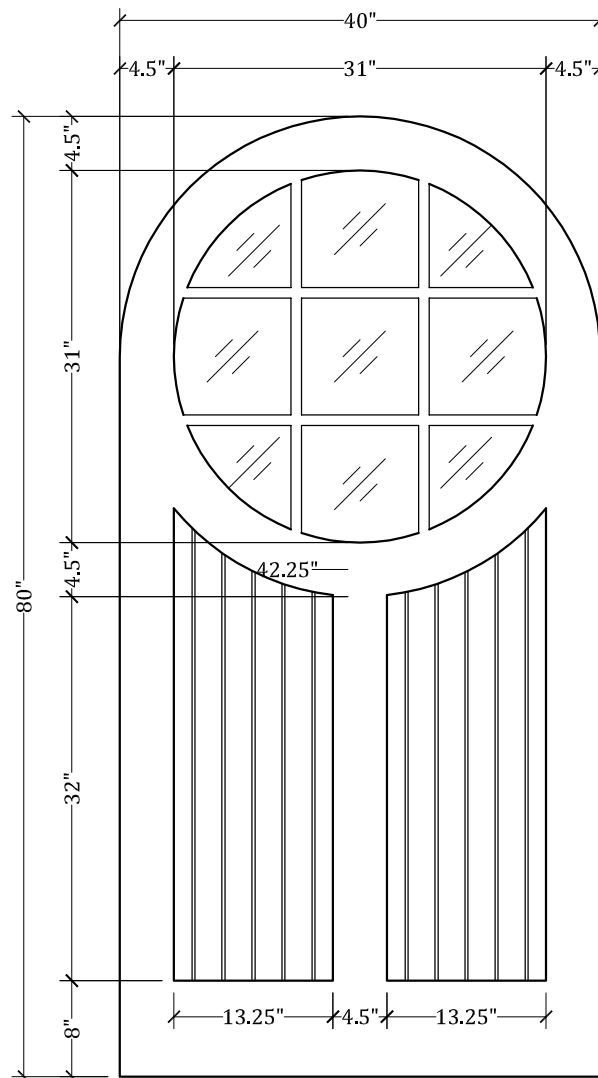

UPSTATE DOOR

FINE DOOR SOLUTIONS... ONE SOURCE

Layout 9242 Full Round Glass
Over Two Panel Round Top (3w x
3h) with V-Grooves

*Our Distinctive Solutions Line is Fully Custom and Made to Order
to Your Exact Specifications.*

*Distinctive Exterior Standard Stiles/Top Rail Are 5-1/2", But Can Be
Altered.*

Exact Specifications May be limited Due to Design Requirements.

For more assistance, please contact one of our customer service representatives
1-800-570-8283