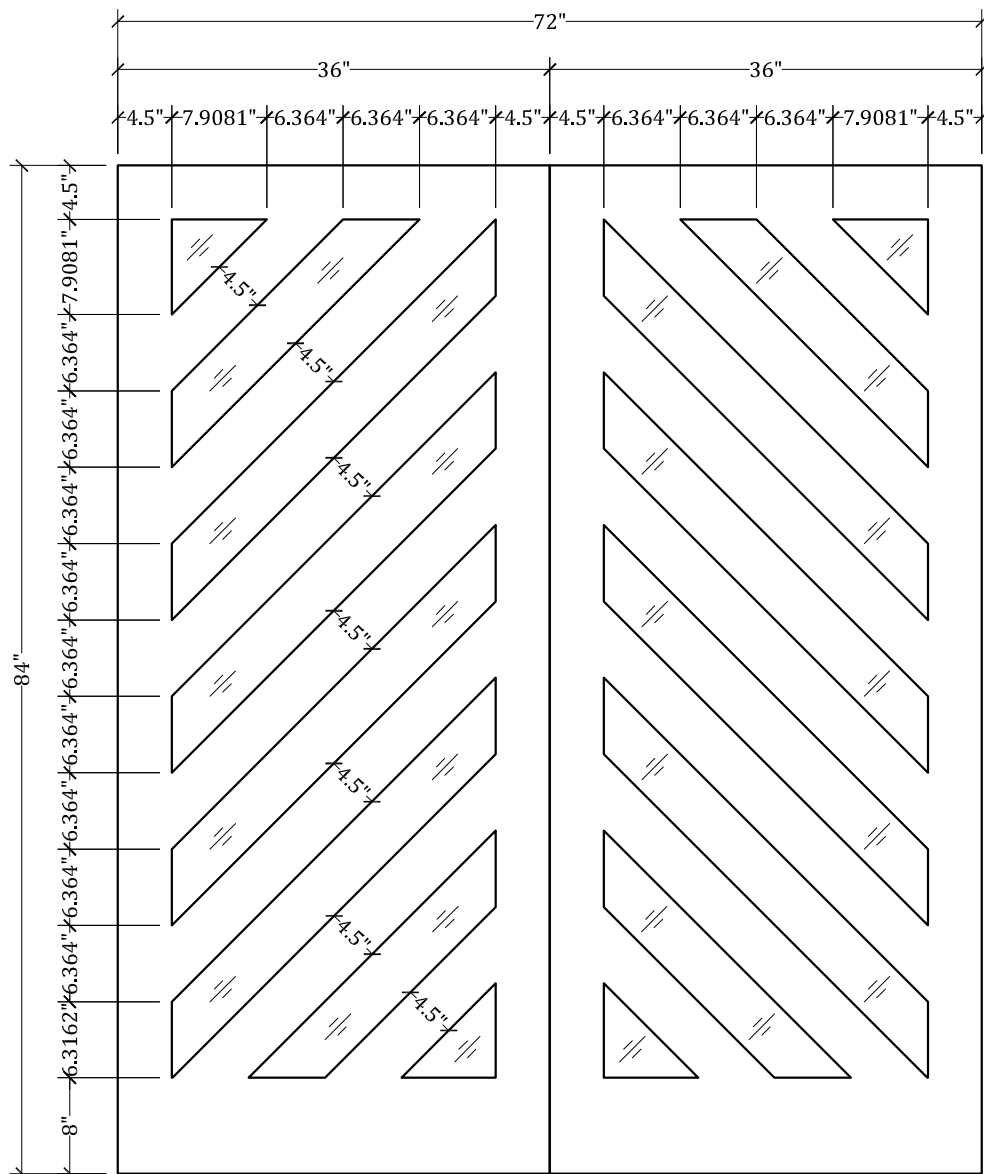

UPSTATE DOOR

FINE DOOR SOLUTIONS... ONE SOURCE

Layout 9245 Eight Individual
Diagonal Glass Double

*Our Distinctive Solutions Line is Fully Custom and Made to Order
to Your Exact Specifications.*

*Distinctive Exterior Standard Stiles/Top Rail Are 5-1/2", But Can Be
Altered.*

Exact Specifications May be limited Due to Design Requirements.

1-800-570-8283

For more assistance, please contact one of our customer service representatives
sales@upstatedoor.com

www.upstatedoor.com