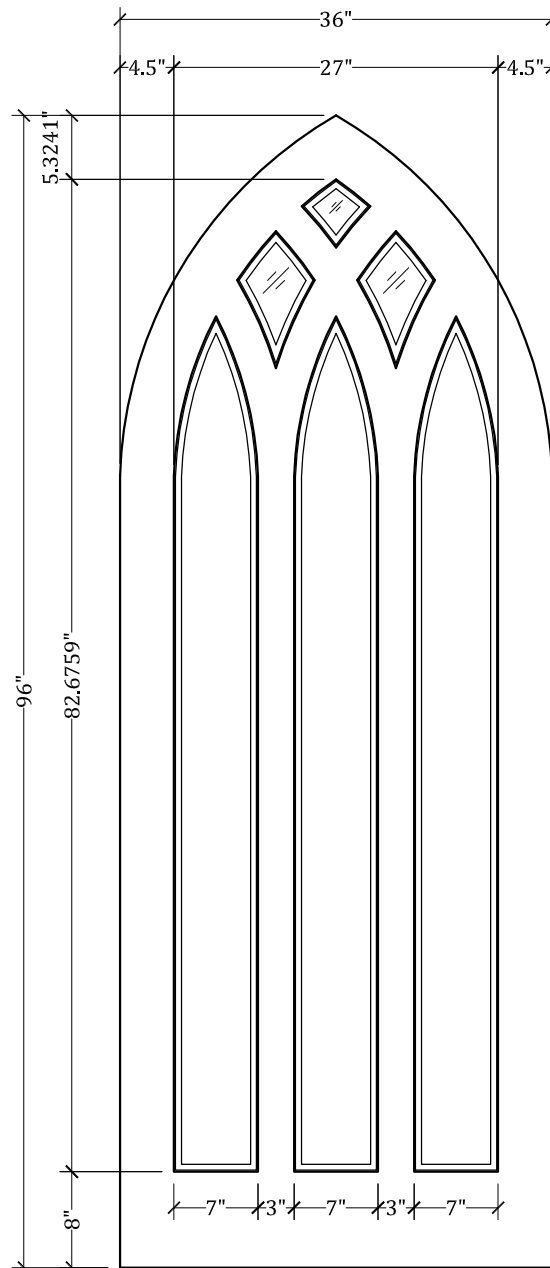

UPSTATE DOOR®

FINE DOOR SOLUTIONS... ONE SOURCE

Layout 9261 Three Individual Glass with Three Panel Gothic Top

Our Distinctive Solutions Line is Fully Custom and Made to Order to Your Exact Specifications.

Distinctive Exterior Standard Stiles/Top Rail Are 5-1/2", But Can Be Altered.

Exact Specifications May be limited Due to Design Requirements.

1-800-570-8283

sales@upstatedoor.com

www.upstatedoor.com