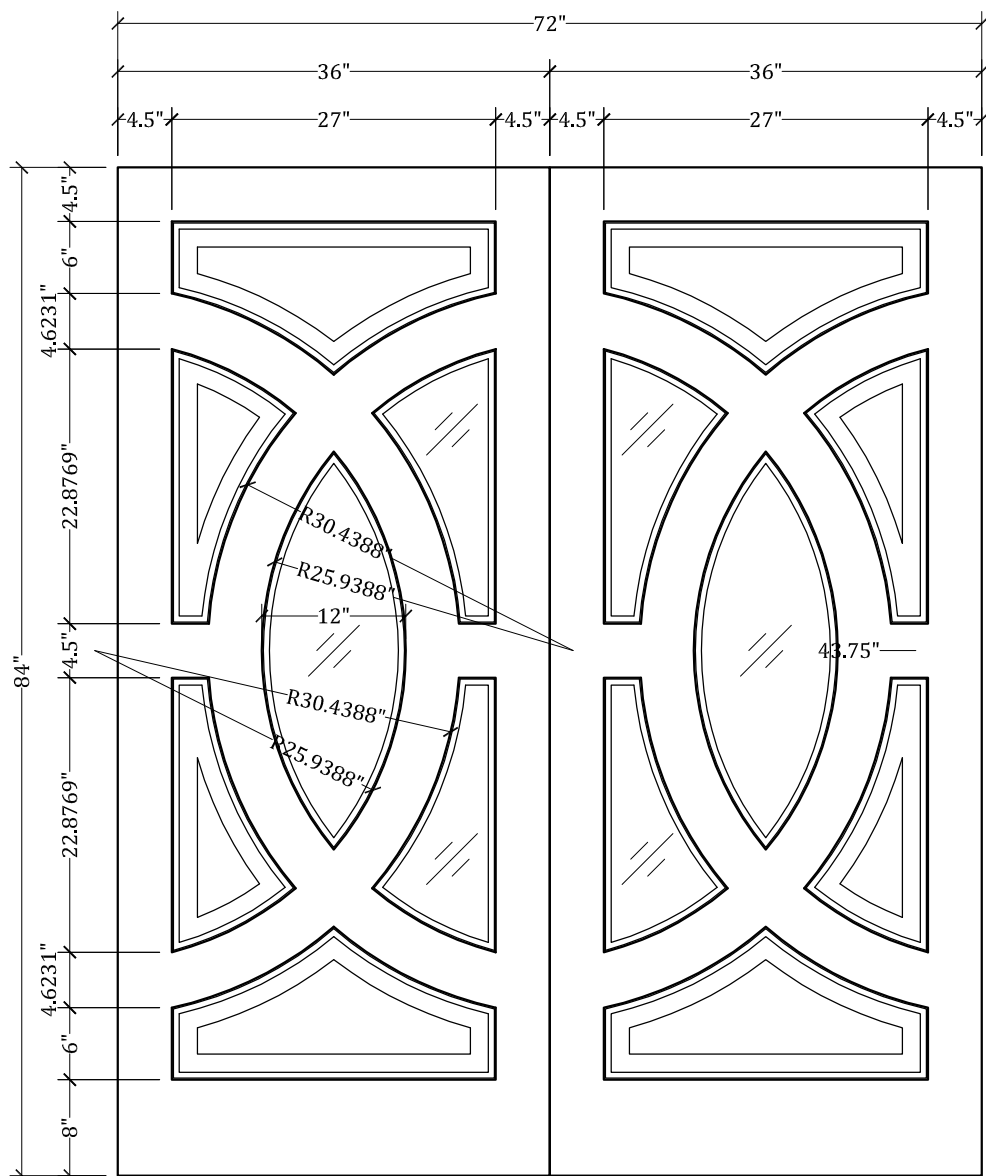

# UPSTATE DOOR

FINE DOOR SOLUTIONS... ONE SOURCE

Layout 9270 Custom Three  
Individual Glass with Four Panel  
Double

*Our Distinctive Solutions Line is Fully Custom and Made to Order  
to Your Exact Specifications.*

*Distinctive Exterior Standard Stiles/Top Rail Are 5-1/2", But Can Be  
Altered.*

*Exact Specifications May be limited Due to Design Requirements.*

For more assistance, please contact one of our customer service representatives  
1-800-570-8283