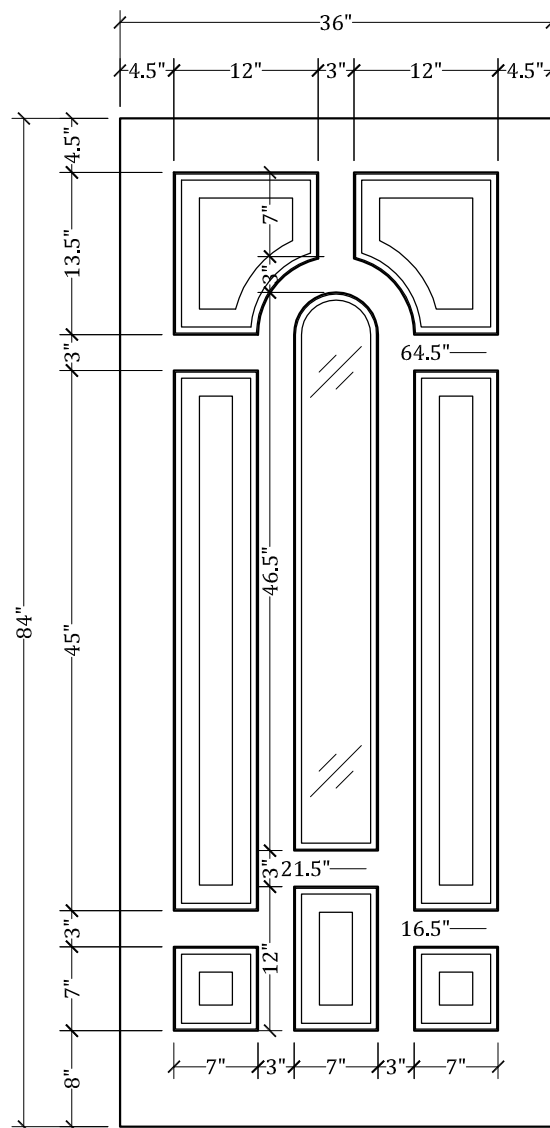

UPSTATE DOOR

FINE DOOR SOLUTIONS... ONE SOURCE

Layout 9291 Full Round Top Glass
with Seven Panel

*Our Distinctive Solutions Line is Fully Custom and Made to Order
to Your Exact Specifications.*

*Distinctive Exterior Standard Stiles/Top Rail Are 5-1/2", But Can Be
Altered.*

Exact Specifications May be limited Due to Design Requirements.

1-800-570-8283

For more assistance, please contact one of our customer service representatives
sales@upstatedoor.com

www.upstatedoor.com