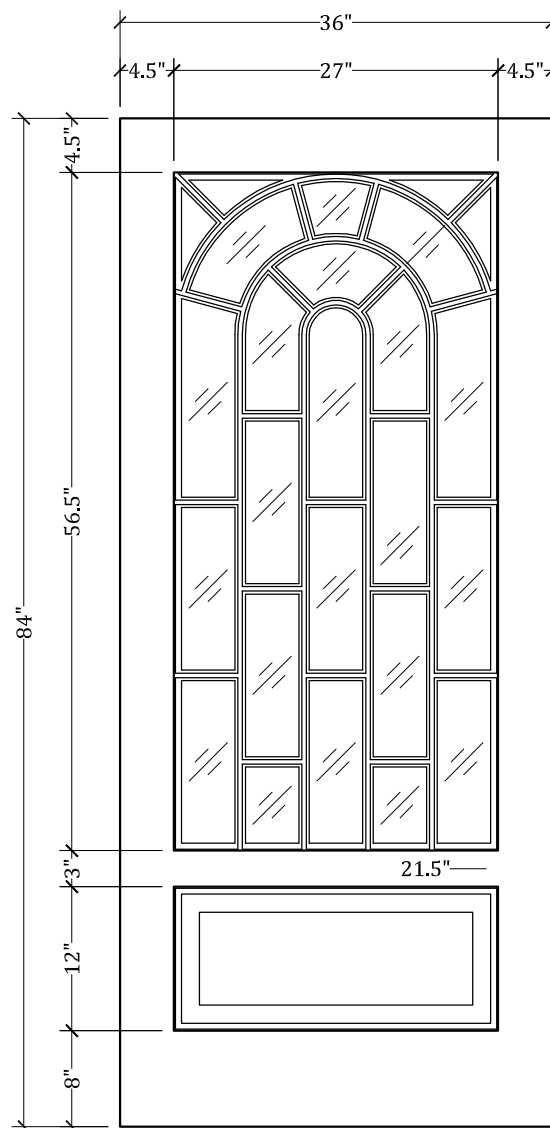

UPSTATE DOOR

FINE DOOR SOLUTIONS... ONE SOURCE

Layout 9299 Full Glass Over One Panel with Custom 25-Lite Pattern

Our Distinctive Solutions Line is Fully Custom and Made to Order to Your Exact Specifications.

Distinctive Exterior Standard Stiles/Top Rail Are 5-1/2", But Can Be Altered.

Exact Specifications May be limited Due to Design Requirements.

1-800-570-8283

sales@upstatedoor.com

www.upstatedoor.com