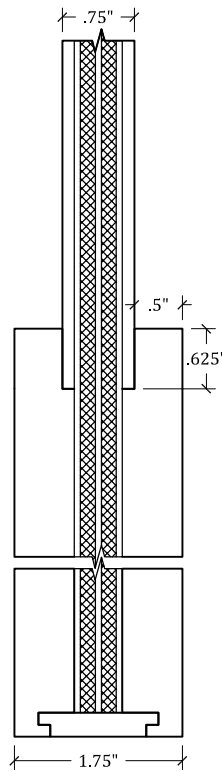

UPSTATE DOOR

FINE DOOR SOLUTIONS... ONE SOURCE

Fire Core Options

Scale: HALF

DETAIL @ 20 MINUTE CORE
CATEGORY 'A'

DETAIL @ 45 MINUTE CORE
CATEGORY 'A'

DETAIL @ 60 MINUTE CORE
CATEGORY 'A'

DETAIL @ 90 MINUTE CORE
CATEGORY 'A'

DETAIL @ 20 MINUTE CORE
CATEGORY 'B'

DETAIL @ 45 MINUTE CORE
CATEGORY 'B'

DETAIL @ 60 MINUTE CORE
CATEGORY 'B'

DETAIL @ 90 MINUTE CORE
CATEGORY 'B'

For more assistance, please contact one of our customer service representatives