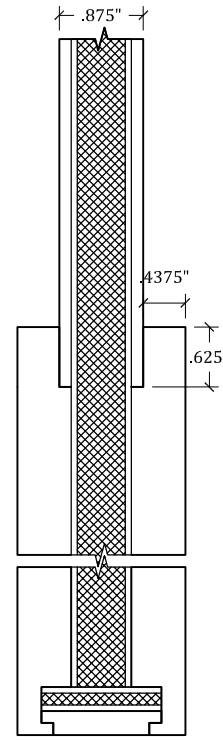

UPSTATE DOOR

FINE DOOR SOLUTIONS... ONE SOURCE

Fire Core Options

Scale: HALF

DETAIL @ 20 MINUTE CORE
CATEGORY 'A'

DETAIL @ 45 MINUTE CORE
CATEGORY 'A'

DETAIL @ 60 MINUTE CORE
CATEGORY 'A'

DETAIL @ 90 MINUTE CORE
CATEGORY 'A'

DETAIL @ 20 MINUTE CORE
CATEGORY 'B'

DETAIL @ 45 MINUTE CORE
CATEGORY 'B'

DETAIL @ 60 MINUTE CORE
CATEGORY 'B'

DETAIL @ 90 MINUTE CORE
CATEGORY 'B'

For more assistance, please contact one of our customer service representatives