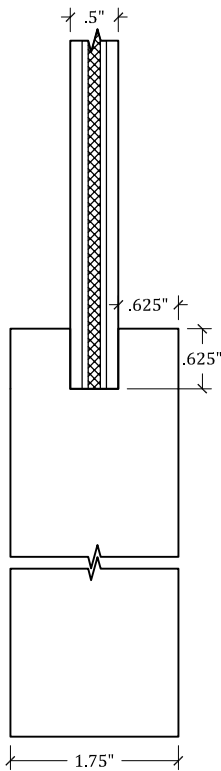

UPSTATE DOOR

FINE DOOR SOLUTIONS... ONE SOURCE

Fire Core Options

Scale: HALF

DETAIL @ 20 MINUTE CORE
CATEGORY 'A'

DETAIL @ 45 MINUTE CORE
CATEGORY 'A'

DETAIL @ 60 MINUTE CORE
CATEGORY 'A'

DETAIL @ 90 MINUTE CORE
CATEGORY 'A'

DETAIL @ 20 MINUTE CORE
CATEGORY 'B'

DETAIL @ 45 MINUTE CORE
CATEGORY 'B'

DETAIL @ 60 MINUTE CORE
CATEGORY 'B'

DETAIL @ 90 MINUTE CORE
CATEGORY 'B'

For more assistance, please contact one of our customer service representatives