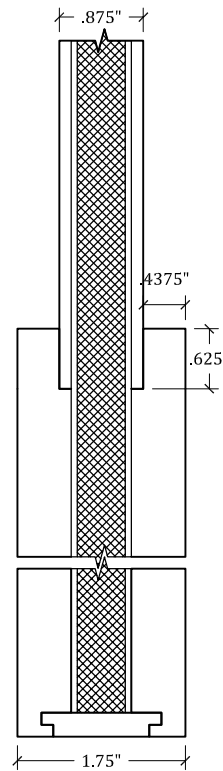

UPSTATE DOOR

FINE DOOR SOLUTIONS... ONE SOURCE

Fire Core Options

Scale: HALF

DETAIL @ 20 MINUTE CORE
CATEGORY 'A'

DETAIL @ 45 MINUTE CORE
CATEGORY 'A'

DETAIL @ 60 MINUTE CORE
CATEGORY 'A'

DETAIL @ 90 MINUTE CORE
CATEGORY 'A'

DETAIL @ 20 MINUTE CORE
CATEGORY 'B'

DETAIL @ 45 MINUTE CORE
CATEGORY 'B'

DETAIL @ 60 MINUTE CORE
CATEGORY 'B'

DETAIL @ 90 MINUTE CORE
CATEGORY 'B'

For more assistance, please contact one of our customer service representatives