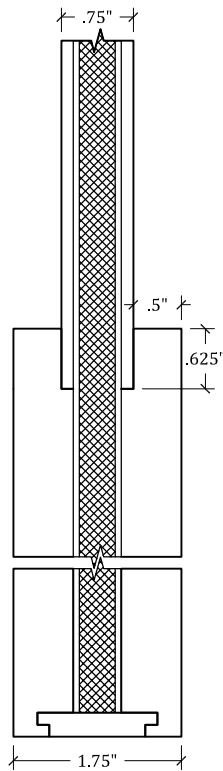

UPSTATE DOOR

FINE DOOR SOLUTIONS... ONE SOURCE

Fire Core Options

Scale: HALF

DETAIL @ 20 MINUTE CORE
CATEGORY 'A'

DETAIL @ 45 MINUTE CORE
CATEGORY 'A'

DETAIL @ 60 MINUTE CORE
CATEGORY 'A'

DETAIL @ 90 MINUTE CORE
CATEGORY 'A'

DETAIL @ 20 MINUTE CORE
CATEGORY 'B'

DETAIL @ 45 MINUTE CORE
CATEGORY 'B'

DETAIL @ 60 MINUTE CORE
CATEGORY 'B'

DETAIL @ 90 MINUTE CORE
CATEGORY 'B'

For more assistance, please contact one of our customer service representatives