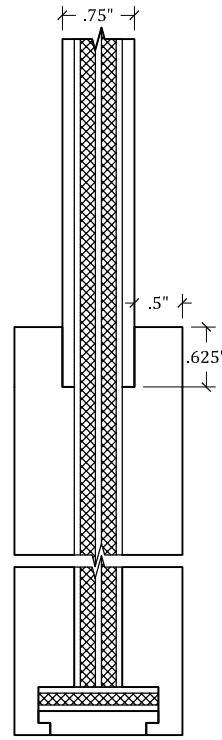

UPSTATE DOOR

FINE DOOR SOLUTIONS... ONE SOURCE

Fire Core Options

Scale: HALF

DETAIL @ 20 MINUTE CORE
CATEGORY 'A'

DETAIL @ 45 MINUTE CORE
CATEGORY 'A'

DETAIL @ 60 MINUTE CORE
CATEGORY 'A'

DETAIL @ 90 MINUTE CORE
CATEGORY 'A'

DETAIL @ 20 MINUTE CORE
CATEGORY 'B'

DETAIL @ 45 MINUTE CORE
CATEGORY 'B'

DETAIL @ 60 MINUTE CORE
CATEGORY 'B'

DETAIL @ 90 MINUTE CORE
CATEGORY 'B'

For more assistance, please contact one of our customer service representatives