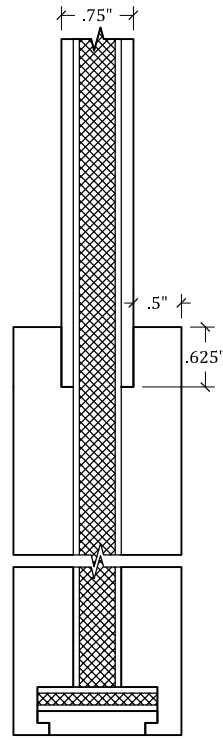

UPSTATE DOOR

FINE DOOR SOLUTIONS... ONE SOURCE

Fire Core Options

Scale: HALF

DETAIL @ 20 MINUTE CORE
CATEGORY 'A'

DETAIL @ 45 MINUTE CORE
CATEGORY 'A'

DETAIL @ 60 MINUTE CORE
CATEGORY 'A'

DETAIL @ 90 MINUTE CORE
CATEGORY 'A'

DETAIL @ 20 MINUTE CORE
CATEGORY 'B'

DETAIL @ 45 MINUTE CORE
CATEGORY 'B'

DETAIL @ 60 MINUTE CORE
CATEGORY 'B'

DETAIL @ 90 MINUTE CORE
CATEGORY 'B'

For more assistance, please contact one of our customer service representatives