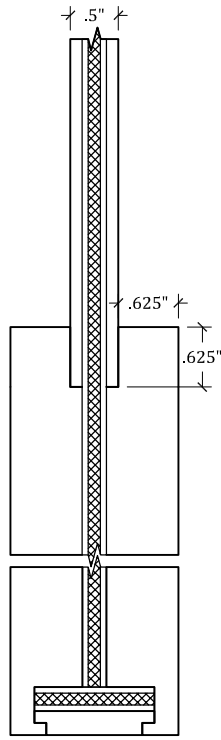

UPSTATE DOOR

FINE DOOR SOLUTIONS... ONE SOURCE

Fire Core Options

Scale: HALF

DETAIL @ 20 MINUTE CORE
CATEGORY 'A'

DETAIL @ 45 MINUTE CORE
CATEGORY 'A'

DETAIL @ 60 MINUTE CORE
CATEGORY 'A'

DETAIL @ 90 MINUTE CORE
CATEGORY 'A'