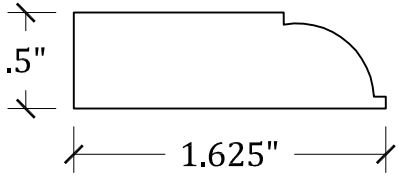

UPSTATE DOOR

FINE DOOR SOLUTIONS... ONE SOURCE

Door Stop Profiles

Scale: FULL

DS-101

DS-102

DS-103

DS-104