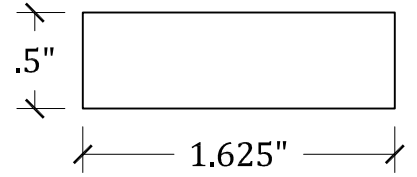

UPSTATE DOOR

FINE DOOR SOLUTIONS... ONE SOURCE

Door Stop Profiles

Scale: FULL

DS-101

DS-102

DS-103

DS-104