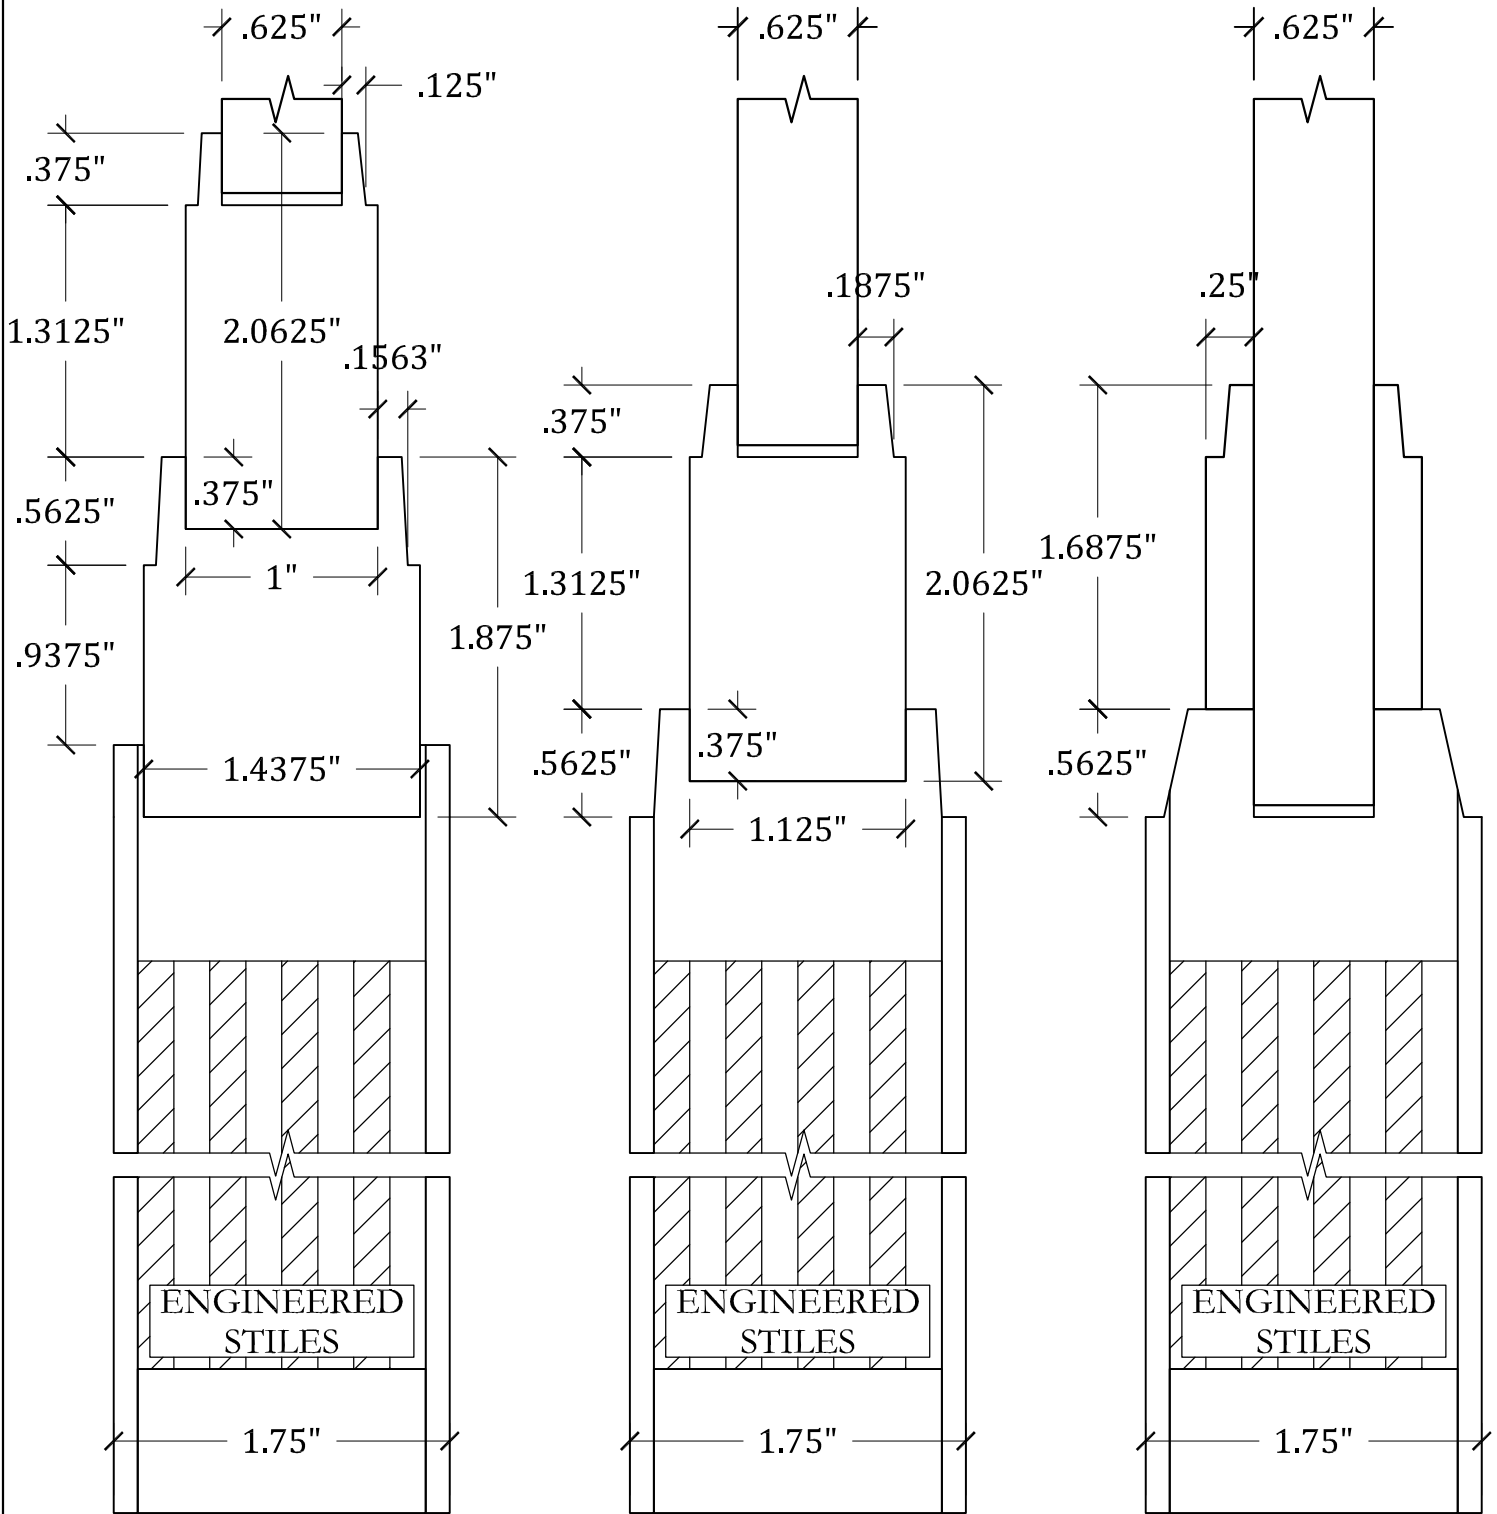

UPSTATE DOOR

FINE DOOR SOLUTIONS... ONE SOURCE

Miracle Door Profile Options

Scale: FULL

DETAIL: STILE @ PANEL
MIRACLE DOOR GOLD

DETAIL: STILE @ PANEL
MIRACLE DOOR SILVER

DETAIL: STILE @ PANEL
MIRACLE DOOR BRONZE