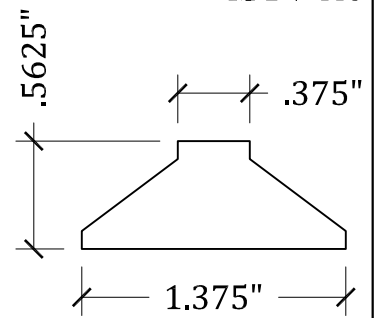

M-BV-116

For more assistance, please contact one of our customer service representatives
1-800-570-8283 sales@upstatedoor.com www.upstatedoor.com