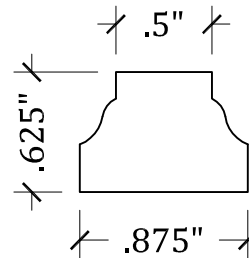

UPSTATE DOOR

FINE DOOR SOLUTIONS... ONE SOURCE

Ogee SDL Options

Scale: FULL

M-OG-102

M-OG-103

M-OG-104

M-OG-106

M-OG-107

M-OG-113

For more assistance, please contact one of our customer service representatives
1-800-570-8283 sales@upstatedoor.com www.upstatedoor.com