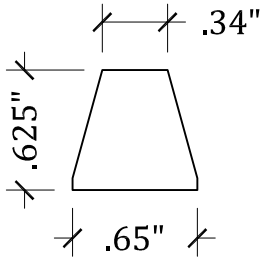

M-OG-113

M-OG-114

For more assistance, please contact one of our customer service representatives
1-800-570-8283 sales@upstatedoor.com www.upstatedoor.com

UPSTATE DOOR

FINE DOOR SOLUTIONS... ONE SOURCE

Bevel SDL Options

Scale: FULL

M-BV-101

M-BV-102

M-BV-103

M-BV-104

M-BV-105

M-BV-106

M-BV-107