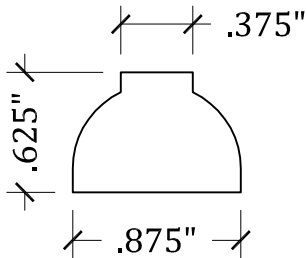

UPSTATE DOOR

FINE DOOR SOLUTIONS... ONE SOURCE

Ovolo SDL Options

Scale: FULL

M-OV-103

M-OV-105

M-OV-106

M-OV-107

M-OV-110

M-OV-111

M-OV-112