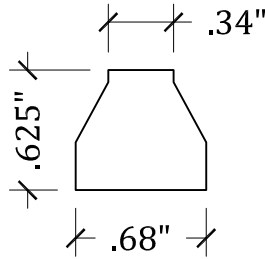

UPSTATE DOOR

FINE DOOR SOLUTIONS... ONE SOURCE

Bevel SDL Options

Scale: FULL

M-BV-101

M-BV-102

M-BV-104

M-BV-105

M-BV-106

M-BV-107

M-BV-109

M-BV-110

M-BV-111

For more assistance, please contact one of our customer service representatives
1-800-570-8283 sales@upstatedoor.com www.upstatedoor.com