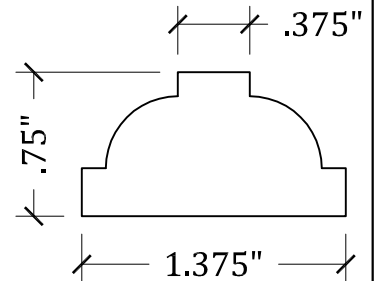

UPSTATE DOOR

FINE DOOR SOLUTIONS... ONE SOURCE

Ovolo SDL Options

Scale: FULL

M-OV-103

M-OV-105

M-OV-106

M-OV-107

M-OV-110

M-OV-111

M-OV-112

M-OV-113