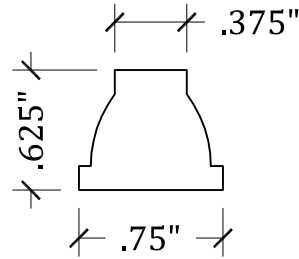

UPSTATE DOOR

FINE DOOR SOLUTIONS... ONE SOURCE

Ovolo SDL Options

Scale: FULL

M-OV-103

M-OV-105

M-OV-106

M-OV-107

M-OV-110

M-OV-111

M-OV-112