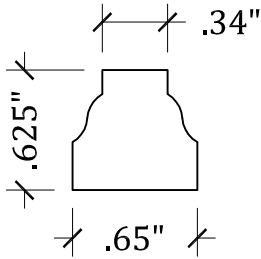

UPSTATE DOOR

FINE DOOR SOLUTIONS... ONE SOURCE

Ogee SDL Options

Scale: FULL