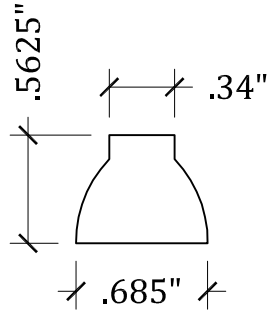

UPSTATE DOOR

FINE DOOR SOLUTIONS... ONE SOURCE

Ovolo SDL Options

Scale: FULL

M-OV-102

M-OV-103

M-OV-105

M-OV-106

M-OV-107

M-OV-110

M-OV-111

M-OV-112