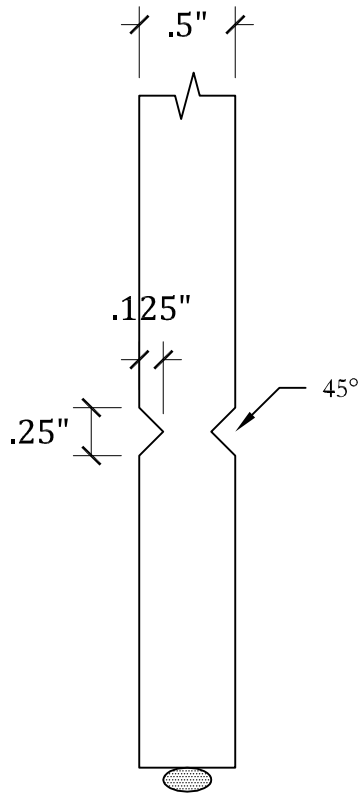

UPSTATE DOOR

FINE DOOR SOLUTIONS... ONE SOURCE

Specialty Panel Options

Scale: FULL

FLAT PANEL with V-GROOVE

FLAT PANEL with KERF

FLAT PANEL with BEADED GROOVE

FLAT PANEL with BEADED V-GROOVE