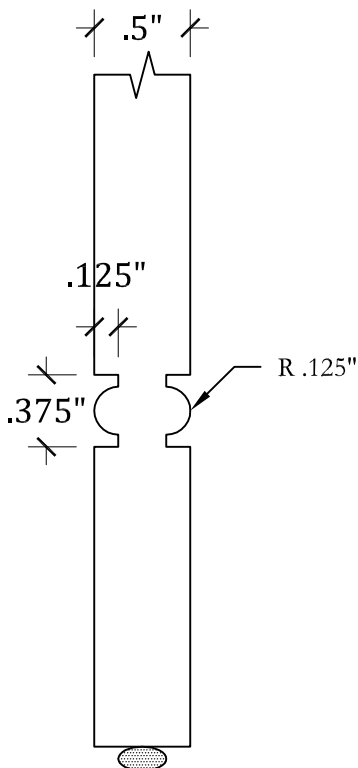

UPSTATE DOOR

FINE DOOR SOLUTIONS... ONE SOURCE

Specialty Panel Options

Scale: FULL

FLAT PANEL with V-GROOVE

FLAT PANEL with KERF

FLAT PANEL with BEADED GROOVE

FLAT PANEL with BEADED V-GROOVE