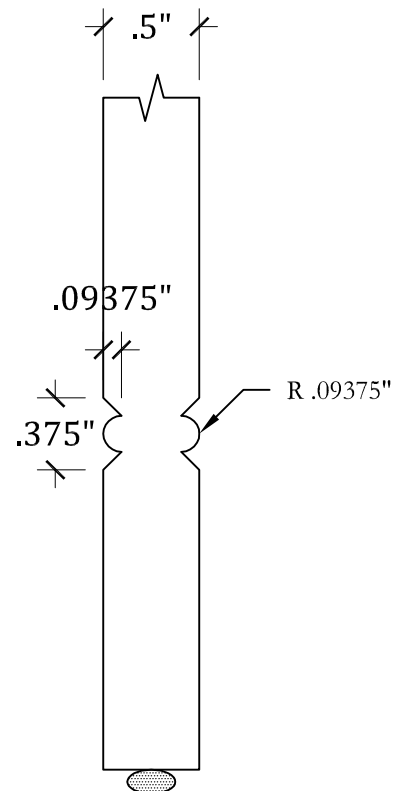

UPSTATE DOOR

FINE DOOR SOLUTIONS... ONE SOURCE

Specialty Panel Options

Scale: FULL

FLAT PANEL with V-GROOVE

FLAT PANEL with KERF

FLAT PANEL with BEADED GROOVE

FLAT PANEL with BEADED V-GROOVE