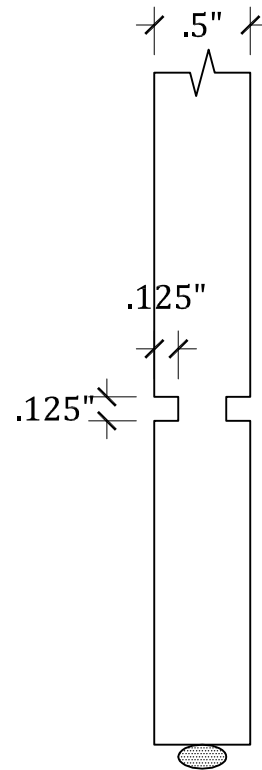

UPSTATE DOOR

FINE DOOR SOLUTIONS... ONE SOURCE

Specialty Panel Options

Scale: FULL

FLAT PANEL with V-GROOVE

FLAT PANEL with KERF

FLAT PANEL with BEADED GROOVE

FLAT PANEL with BEADED V-GROOVE