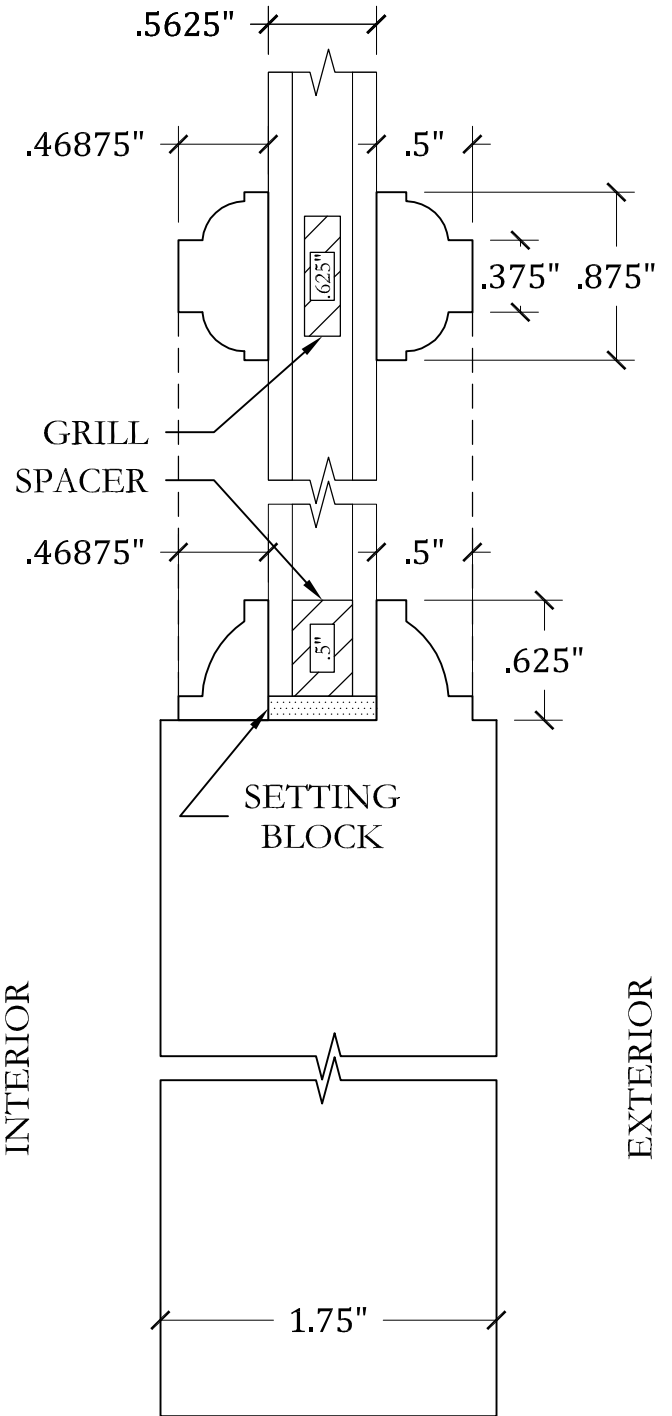

UPSTATE DOOR

FINE DOOR SOLUTIONS... ONE SOURCE

Standard Glass Profiles

Scale: FULL

DETAIL: STILE @ PANEL
 COPE - S-OG-113
 .875" SDL - M-OG-104

DETAIL: STILE @ PANEL
 COPE - S-OV-121
 .875" SDL - M-OV-106

UPSTATE DOOR

FINE DOOR SOLUTIONS... ONE SOURCE

Standard Glass Profiles

Scale: FULL

DETAIL: STILE @ PANEL
 COPE - S-SS-107
 .875" SDL - M-DD-101

DETAIL: STILE @ PANEL
 COPE - S-DD-101
 .875" SDL - M-DD-101

UPSTATE DOOR

FINE DOOR SOLUTIONS... ONE SOURCE

Standard Glass Profiles

Scale: FULL

DETAIL: STILE @ PANEL

COPE - S-OG-112

.75" **CLEAR** TRIPLE GLAZED INSULATED SAFETY GLASS with LEADED GLASS INSERT

DETAIL: STILE @ PANEL

COPE/.875" TDL - S-OG-103

For more assistance, please contact one of our customer service representatives

EXTERIOR

DETAIL: STILE @ PANEL
COPE/1.625" TDL - S-OG-115

DETAIL: STILE @ PANEL
COPE/1.625" TDL - S-OG-114