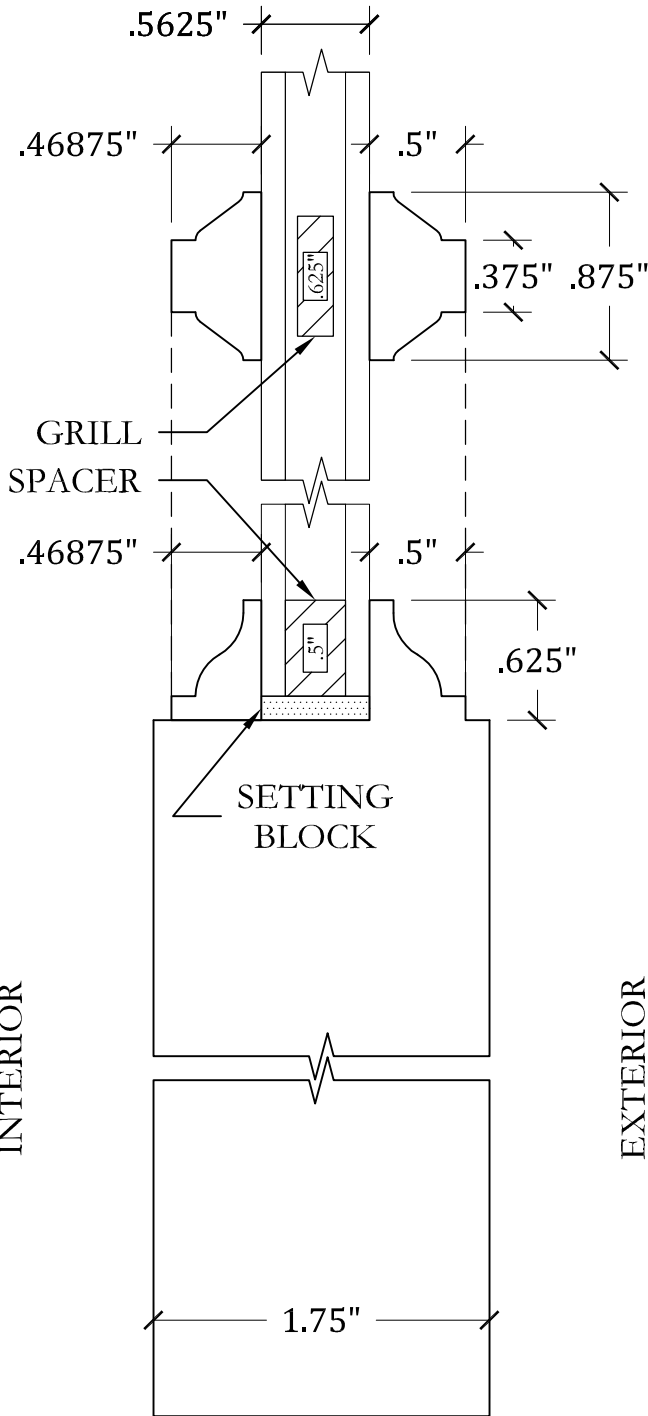

UPSTATE DOOR

FINE DOOR SOLUTIONS... ONE SOURCE

Standard Glass Profiles

Scale: FULL

DETAIL: STILE @ PANEL
 COPE - S-OG-113
 .875" SDL - M-OG-104

DETAIL: STILE @ PANEL
 COPE - S-OV-121
 .875" SDL - M-OV-106

UPSTATE DOOR

FINE DOOR SOLUTIONS... ONE SOURCE

Standard Glass Profiles

Scale: FULL

DETAIL: STILE @ PANEL
 COPE - S-SS-107
 .875" SDL - M-DD-101

DETAIL: STILE @ PANEL
 COPE - S-DD-101
 .875" SDL - M-DD-101

UPSTATE DOOR

FINE DOOR SOLUTIONS... ONE SOURCE

Standard Glass Profiles

Scale: FULL

DETAIL: STILE @ PANEL

COPE - S-OG-112

.75" **CLEAR** TRIPLE GLAZED INSULATED SAFETY GLASS with LEADED GLASS INSERT

DETAIL: STILE @ PANEL

COPE/.875" TDL - S-OG-103

For more assistance, please contact one of our customer service representatives

EXTERIOR

DETAIL: STILE @ PANEL
COPE/1.625" TDL - S-OG-115

DETAIL: STILE @ PANEL
COPE/1.625" TDL - S-OG-114