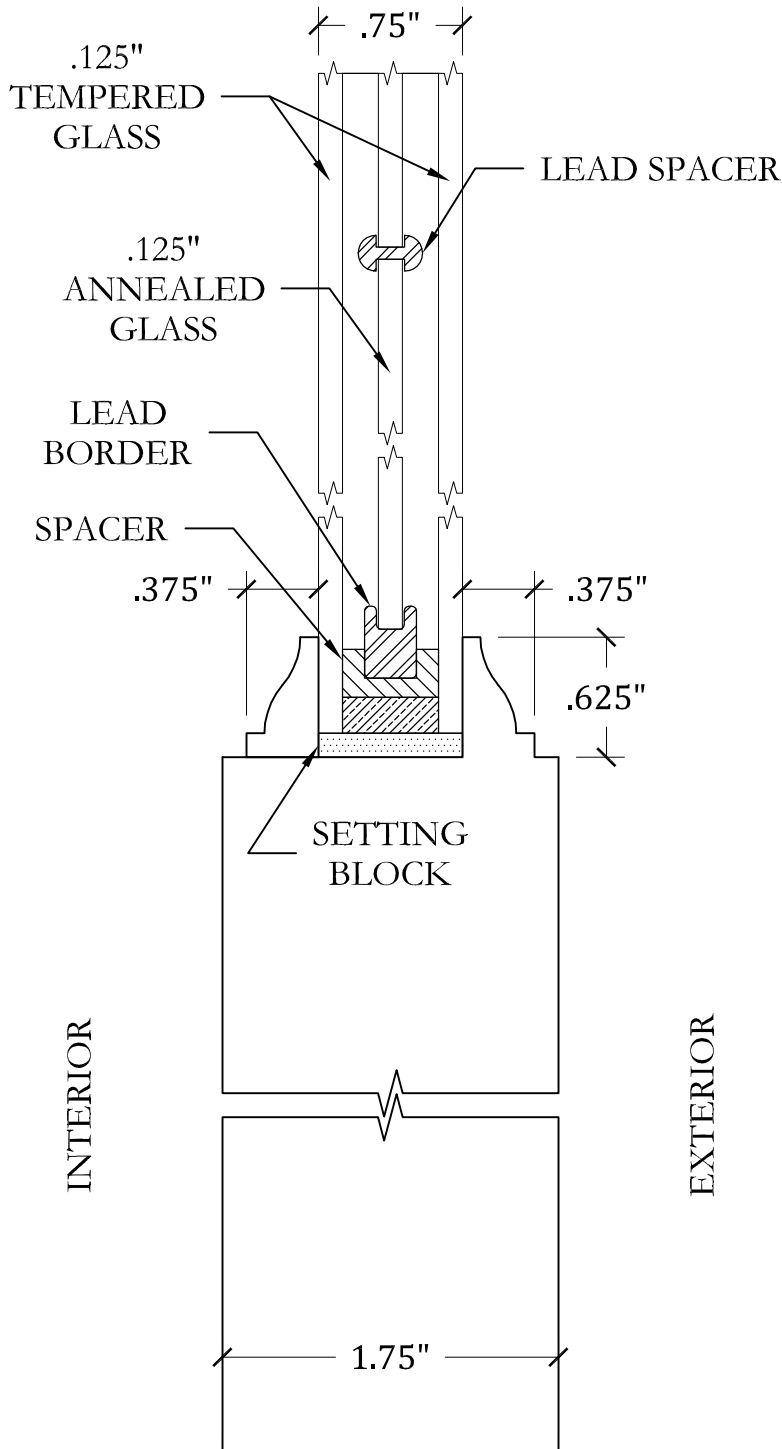

UPSTATE DOOR

FINE DOOR SOLUTIONS... ONE SOURCE

Standard Glass Profiles

Scale: FULL

DETAIL: STILE @ PANEL
 COPE - S-OG-113
 .875" SDL - M-OG-104

DETAIL: STILE @ PANEL
 COPE - S-OV-121
 .875" SDL - M-OV-106

UPSTATE DOOR

FINE DOOR SOLUTIONS... ONE SOURCE

Standard Glass Profiles

Scale: FULL

DETAIL: STILE @ PANEL
 COPE - S-SS-107
 .875" SDL - M-DD-101

DETAIL: STILE @ PANEL
 COPE - S-DD-101
 .875" SDL - M-DD-101

UPSTATE DOOR

FINE DOOR SOLUTIONS... ONE SOURCE

Standard Glass Profiles

Scale: FULL

DETAIL: STILE @ PANEL

COPE - S-OG-112

.75" **CLEAR** TRIPLE GLAZED INSULATED SAFETY GLASS with LEADED GLASS INSERT

DETAIL: STILE @ PANEL

COPE/.875" TDL - S-OG-103

For more assistance, please contact one of our customer service representatives