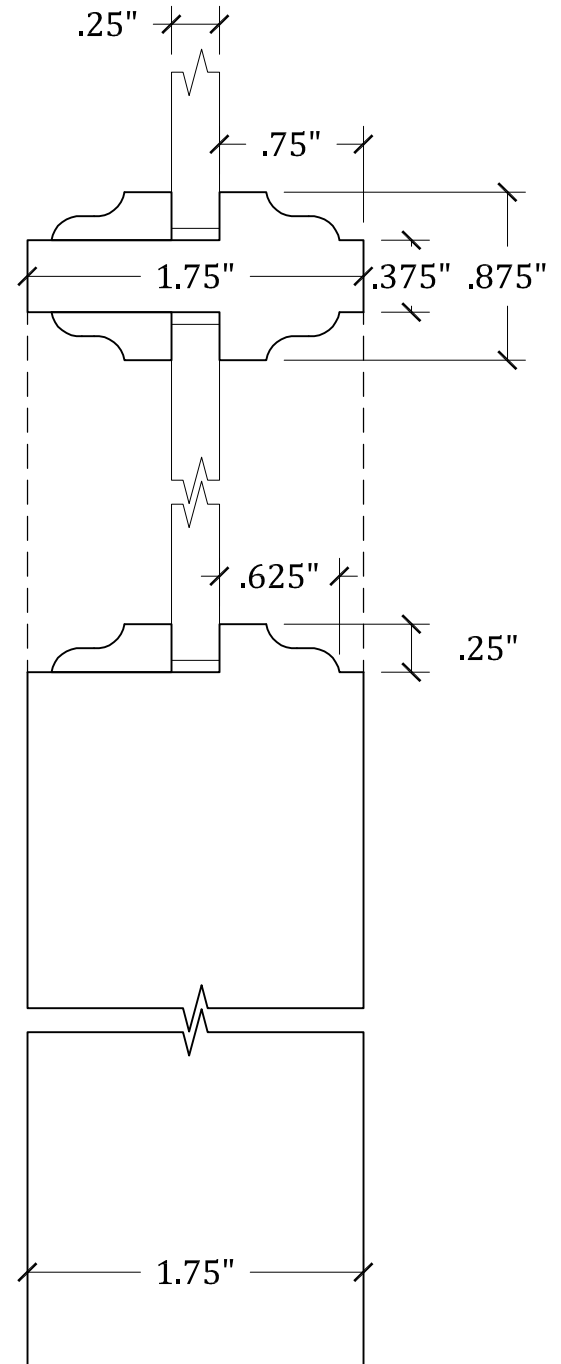

UPSTATE DOOR

FINE DOOR SOLUTIONS... ONE SOURCE

Standard Glass Profiles

Scale: FULL

DETAIL: STILE @ PANEL
 COPE - S-OG-113
 .875" SDL - M-OG-104

DETAIL: STILE @ PANEL
 COPE - S-OV-121
 .875" SDL - M-OV-106

UPSTATE DOOR

FINE DOOR SOLUTIONS... ONE SOURCE

Standard Glass Profiles

Scale: FULL

DETAIL: STILE @ PANEL
 COPE - S-SS-107
 .875" SDL - M-DD-101

DETAIL: STILE @ PANEL
 COPE - S-DD-101
 .875" SDL - M-DD-101

UPSTATE DOOR

FINE DOOR SOLUTIONS... ONE SOURCE

Standard Glass Profiles

Scale: FULL

DETAIL: STILE @ PANEL

COPE - S-OG-112

.75" **CLEAR** TRIPLE GLAZED INSULATED SAFETY GLASS with LEADED GLASS INSERT

DETAIL: STILE @ PANEL

COPE/.875" TDL - S-OG-103

For more assistance, please contact one of our customer service representatives

EXTERIOR

DETAIL: STILE @ PANEL
COPE/1.625" TDL - S-OG-115

DETAIL: STILE @ PANEL
COPE/1.625" TDL - S-OG-114