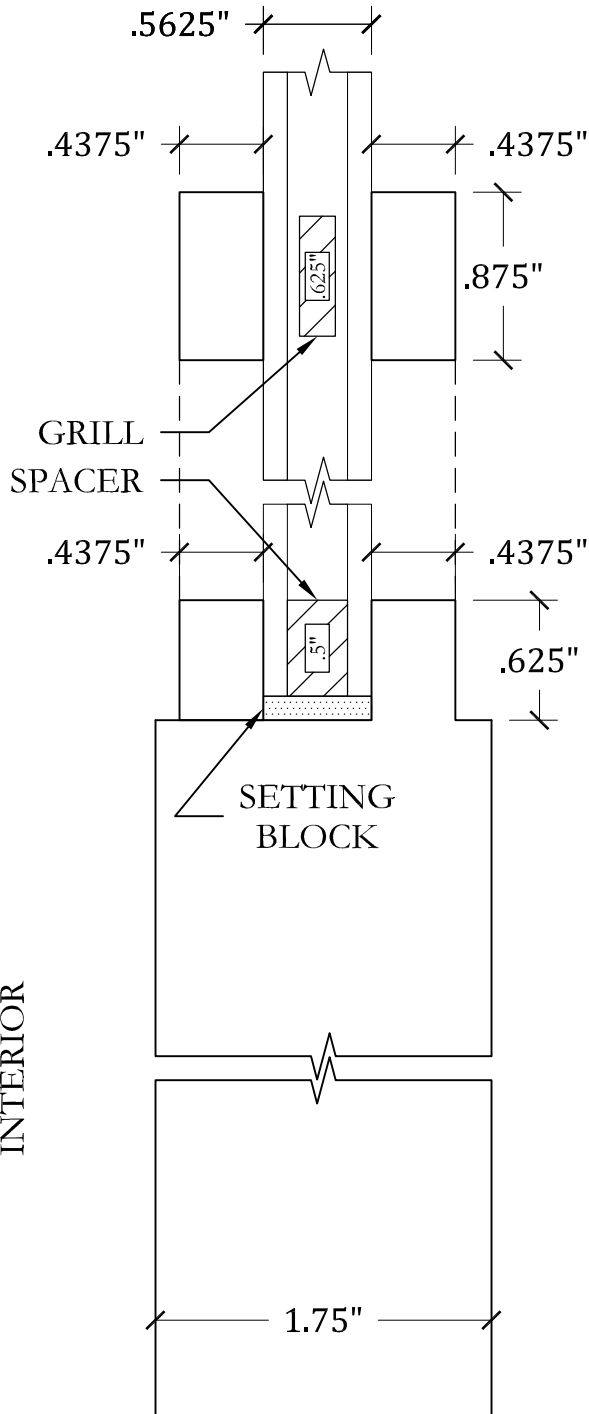

UPSTATE DOOR

FINE DOOR SOLUTIONS... ONE SOURCE

Standard Glass Profiles

Scale: FULL

DETAIL: STILE @ PANEL
 COPE - S-OG-113
 .875" SDL - M-OG-104

DETAIL: STILE @ PANEL
 COPE - S-OV-121
 .875" SDL - M-OV-106

UPSTATE DOOR

FINE DOOR SOLUTIONS... ONE SOURCE

Standard Glass Profiles

Scale: FULL

DETAIL: STILE @ PANEL
 COPE - S-SS-107
 .875" SDL - M-DD-101

DETAIL: STILE @ PANEL
 COPE - S-DD-101
 .875" SDL - M-DD-101

UPSTATE DOOR

FINE DOOR SOLUTIONS... ONE SOURCE

Standard Glass Profiles

Scale: FULL

DETAIL: STILE @ PANEL

COPE - S-OG-112

.75" **CLEAR** TRIPLE GLAZED INSULATED SAFETY GLASS with LEADED GLASS INSERT

DETAIL: STILE @ PANEL

COPE/.875" TDL - S-OG-103

For more assistance, please contact one of our customer service representatives

EXTERIOR

DETAIL: STILE @ PANEL
COPE/1.625" TDL - S-OG-115

DETAIL: STILE @ PANEL
COPE/1.625" TDL - S-OG-114