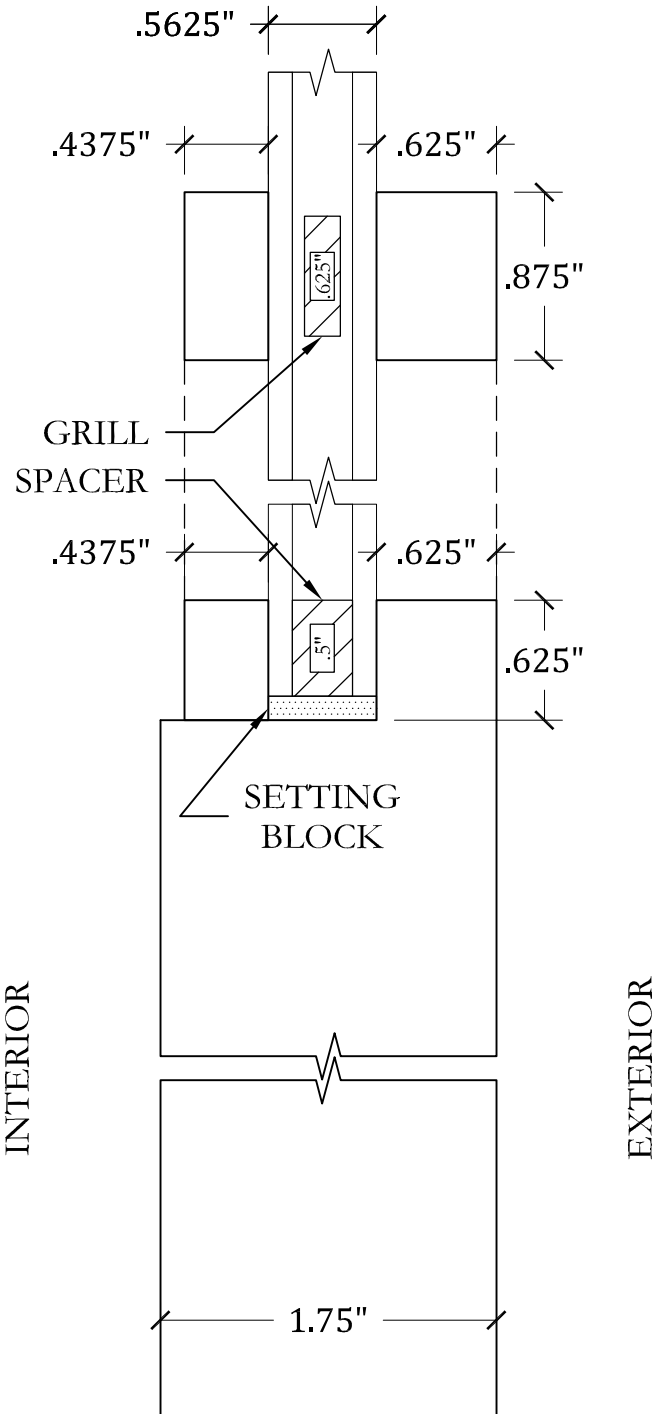

UPSTATE DOOR

FINE DOOR SOLUTIONS... ONE SOURCE

Standard Glass Profiles

Scale: FULL

DETAIL: STILE @ PANEL
 COPE - S-OG-113
 .875" SDL - M-OG-104

DETAIL: STILE @ PANEL
 COPE - S-OV-121
 .875" SDL - M-OV-106

UPSTATE DOOR

FINE DOOR SOLUTIONS... ONE SOURCE

Standard Glass Profiles

Scale: FULL

DETAIL: STILE @ PANEL
 COPE - S-SS-107
 .875" SDL - M-DD-101

DETAIL: STILE @ PANEL
 COPE - S-DD-101
 .875" SDL - M-DD-101

UPSTATE DOOR

FINE DOOR SOLUTIONS... ONE SOURCE

Standard Glass Profiles

Scale: FULL

DETAIL: STILE @ PANEL

COPE - S-OG-112

.75" **CLEAR** TRIPLE GLAZED INSULATED SAFETY GLASS with LEADED GLASS INSERT

DETAIL: STILE @ PANEL

COPE/.875" TDL - S-OG-103

For more assistance, please contact one of our customer service representatives