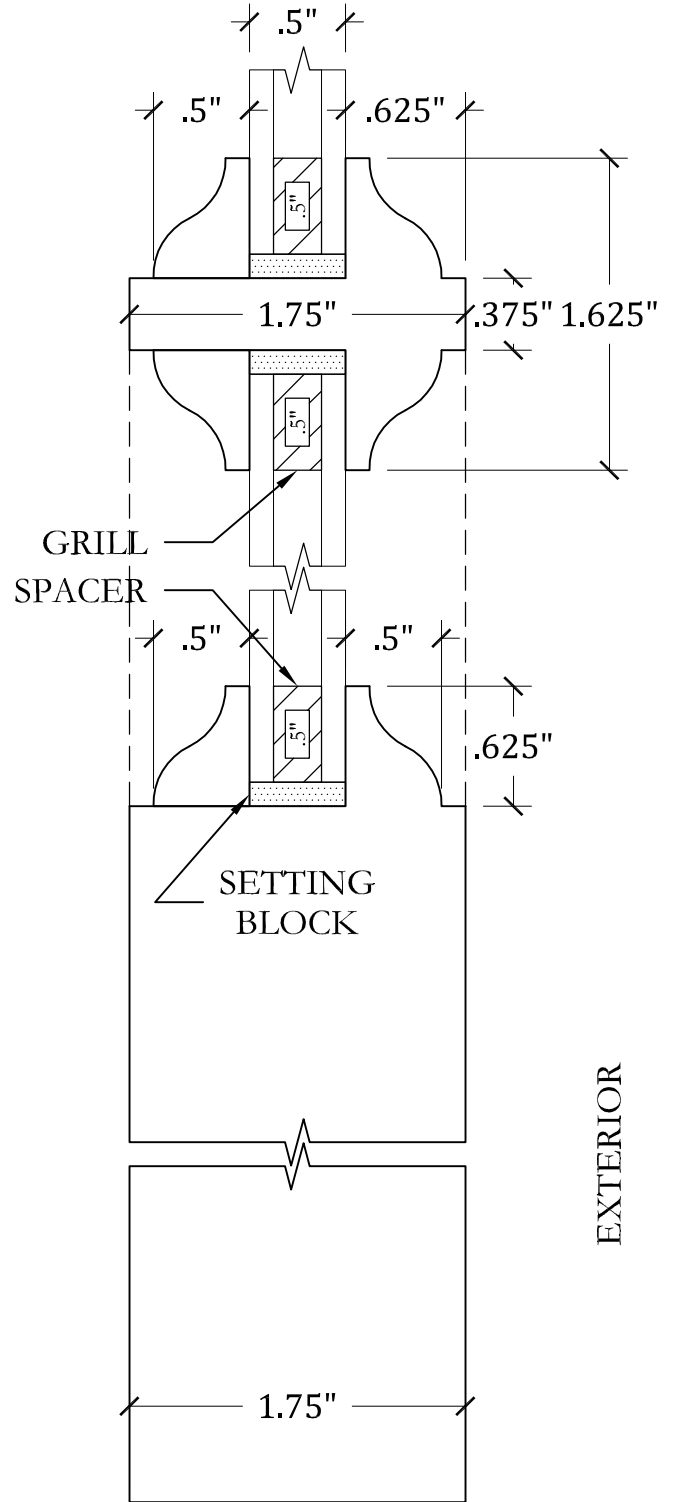

DETAIL: STILE @ PANEL
COPE/1.625" TDL - S-OG-114

INTERIOR