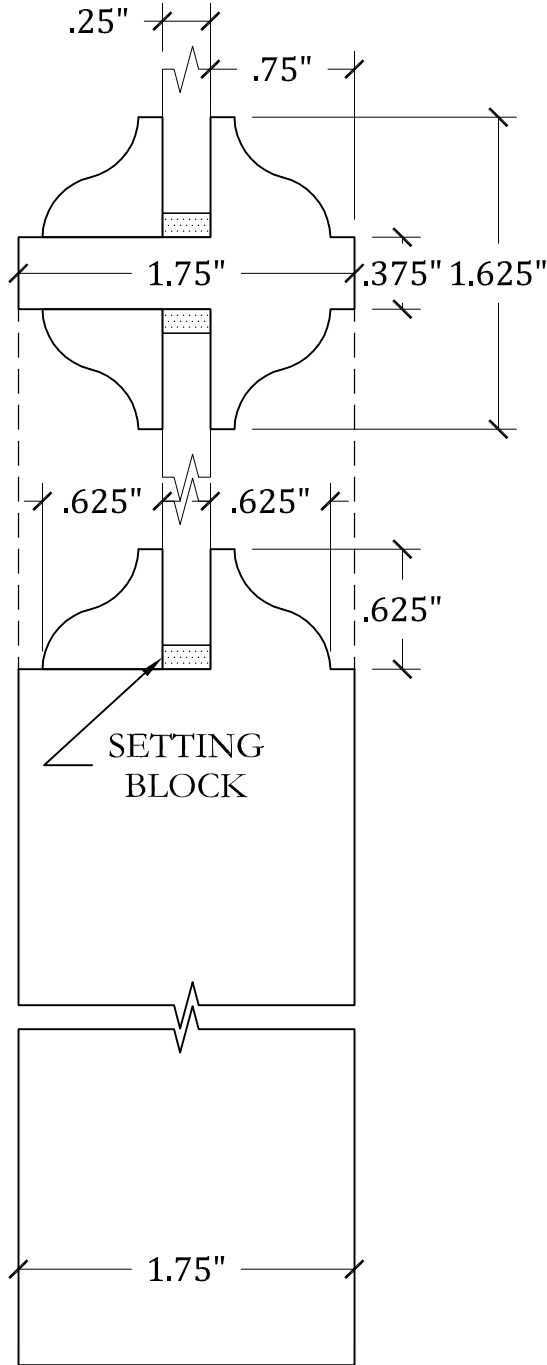

DETAIL: STILE @ PANEL
COPE/1.625" TDL - S-OG-115

UPSTATE DOOR

FINE DOOR SOLUTIONS... ONE SOURCE

Standard Glass Profiles

Scale: FULL