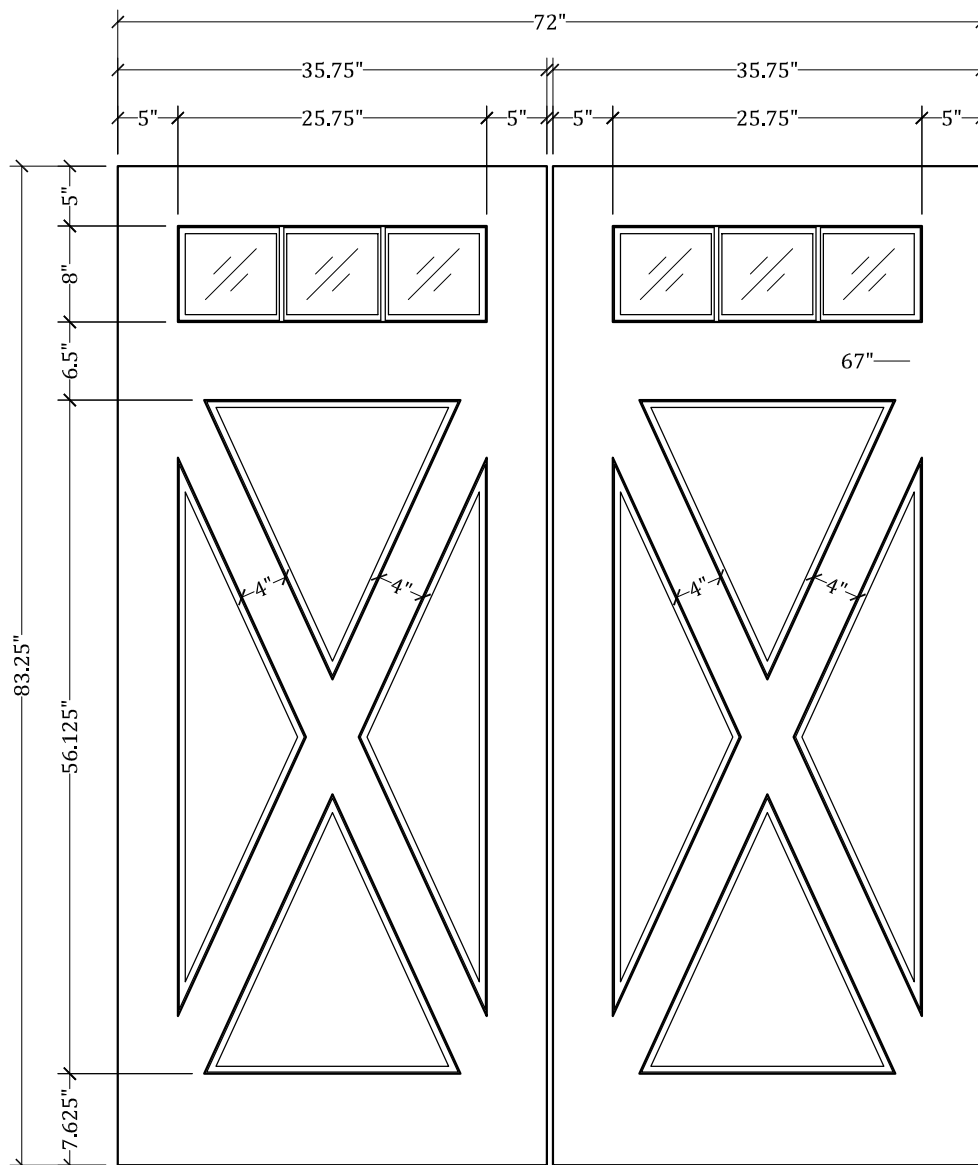

UPSTATE DOOR

FINE DOOR SOLUTIONS... ONE SOURCE

Layout 2700 Full Glass Over Panel
(3w x 1h) with Double Cross Buck
Double

*Our Distinctive Solutions Line is Fully Custom and Made to Order
to Your Exact Specifications.*

*Distinctive Exterior Standard Stiles/Top Rail Are 5-1/2", But Can Be
Altered.*

Exact Specifications May be limited Due to Design Requirements.

For more assistance, please contact one of our customer service representatives
1-800-570-8283