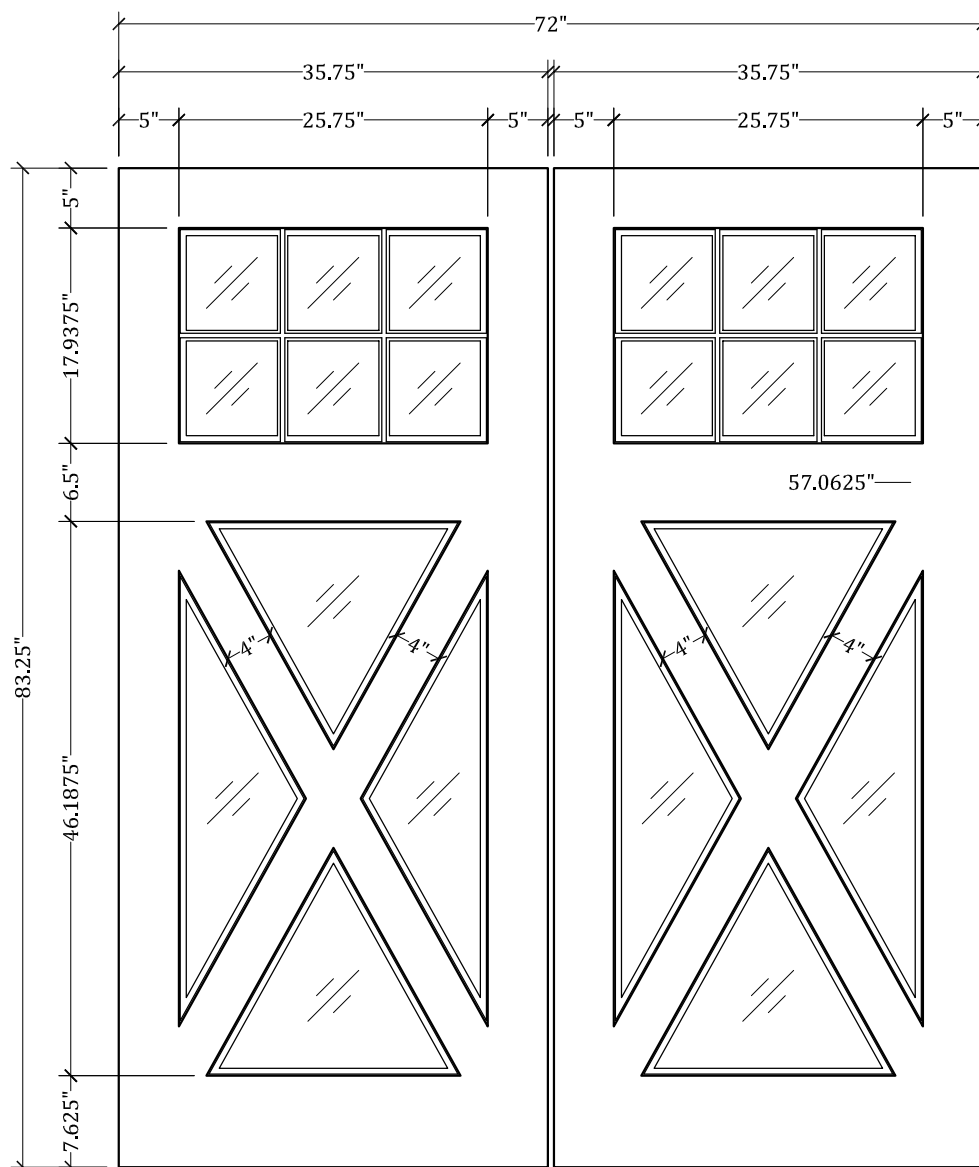

UPSTATE DOOR

FINE DOOR SOLUTIONS... ONE SOURCE

Layout 2710 Five Individual Glass
(3w x 2h over Four Individual)
Double

*Our Distinctive Solutions Line is Fully Custom and Made to Order
to Your Exact Specifications.*

*Distinctive Exterior Standard Stiles/Top Rail Are 5-1/2", But Can Be
Altered.*

Exact Specifications May be limited Due to Design Requirements.

For more assistance, please contact one of our customer service representatives
1-800-570-8283