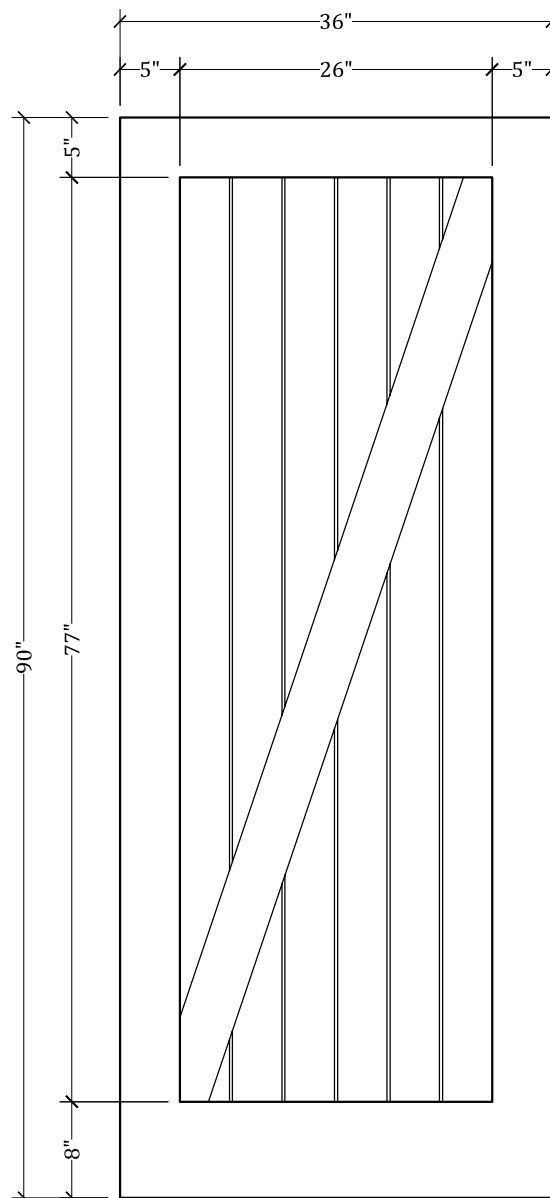

UPSTATE DOOR®

FINE DOOR SOLUTIONS... ONE SOURCE

*Layout 5101 Full Panel
with V-Grooves and Single Buck*

*Our Distinctive Solutions Line is Fully Custom and Made to Order
to Your Exact Specifications.*

*Distinctive Exterior Standard Stiles/Top Rail Are 5-1/2", But Can Be
Altered.*

Exact Specifications May be limited Due to Design Requirements.

For more assistance, please contact one of our customer service representatives
1-800-570-8283

sales@upstatedoor.com

www.upstatedoor.com