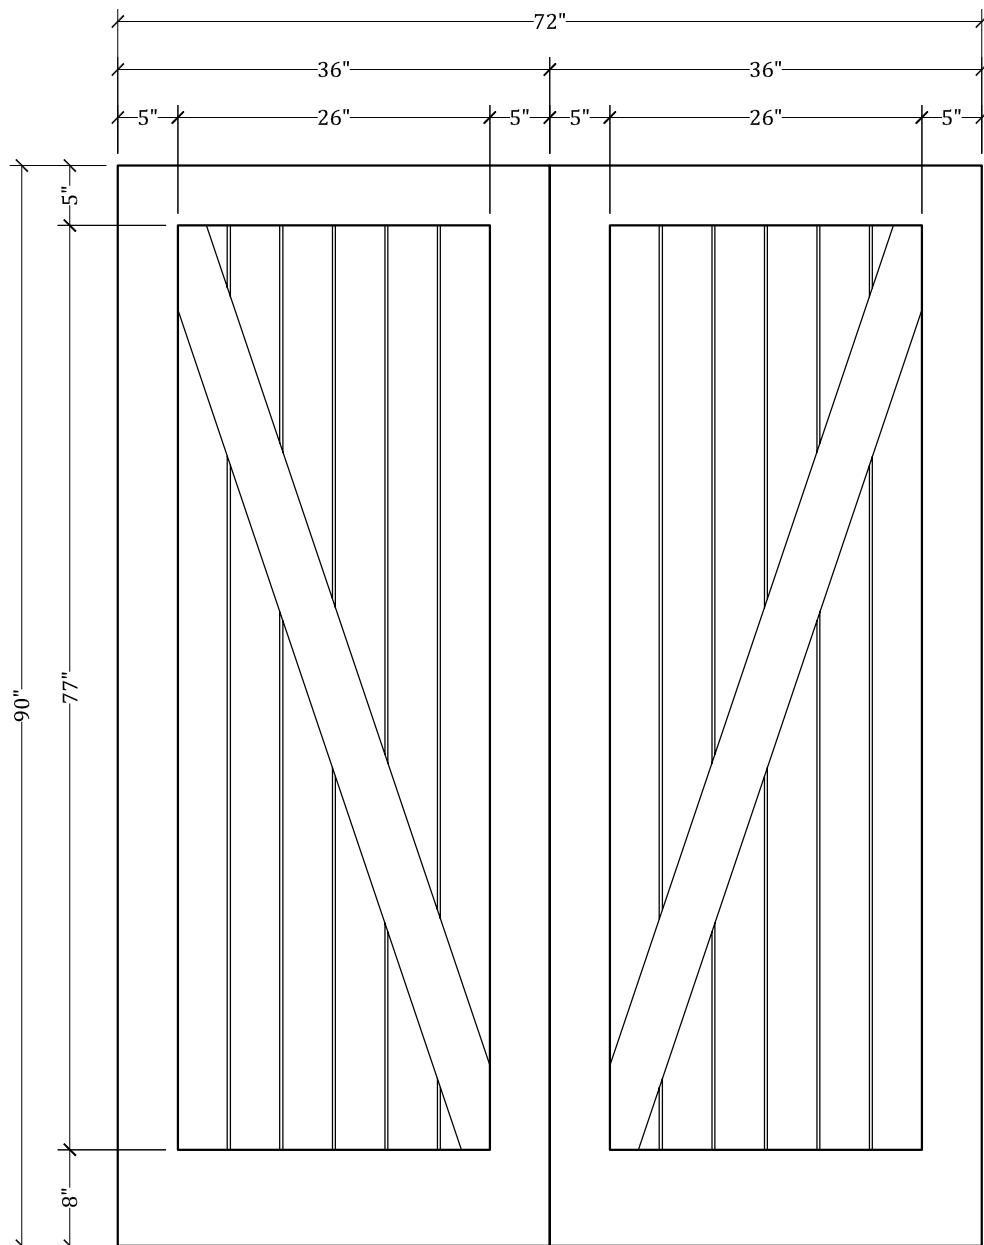

# UPSTATE DOOR®

FINE DOOR SOLUTIONS... ONE SOURCE

*Layout 5103 Full Panel Double  
with V-Grooves and Single Buck*

*Our Distinctive Solutions Line is Fully Custom and Made to Order  
to Your Exact Specifications.*

*Distinctive Exterior Standard Stiles/Top Rail Are 5-1/2", But Can Be  
Altered.*

*Exact Specifications May be limited Due to Design Requirements.*

For more assistance, please contact one of our customer service representatives  
1-800-570-8283