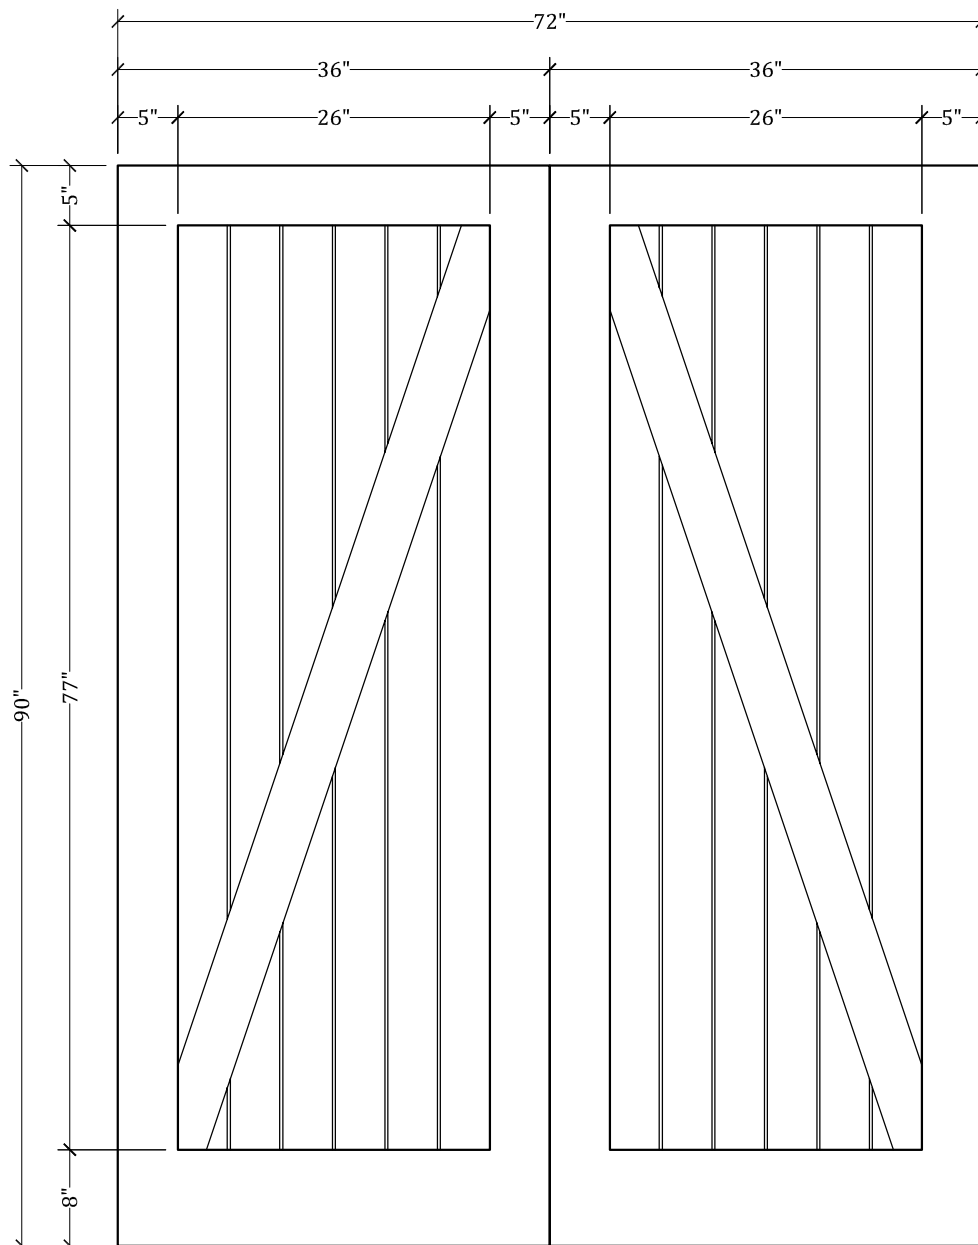

UPSTATE DOOR®

FINE DOOR SOLUTIONS... ONE SOURCE

*Layout 5106 Full Panel Double
with V-Grooves and Single Buck*

*Our Distinctive Solutions Line is Fully Custom and Made to Order
to Your Exact Specifications.*

*Distinctive Exterior Standard Stiles/Top Rail Are 5-1/2", But Can Be
Altered.*

Exact Specifications May be limited Due to Design Requirements.

For more assistance, please contact one of our customer service representatives
1-800-570-8283 sales@upstatedoor.com www.upstatedoor.com