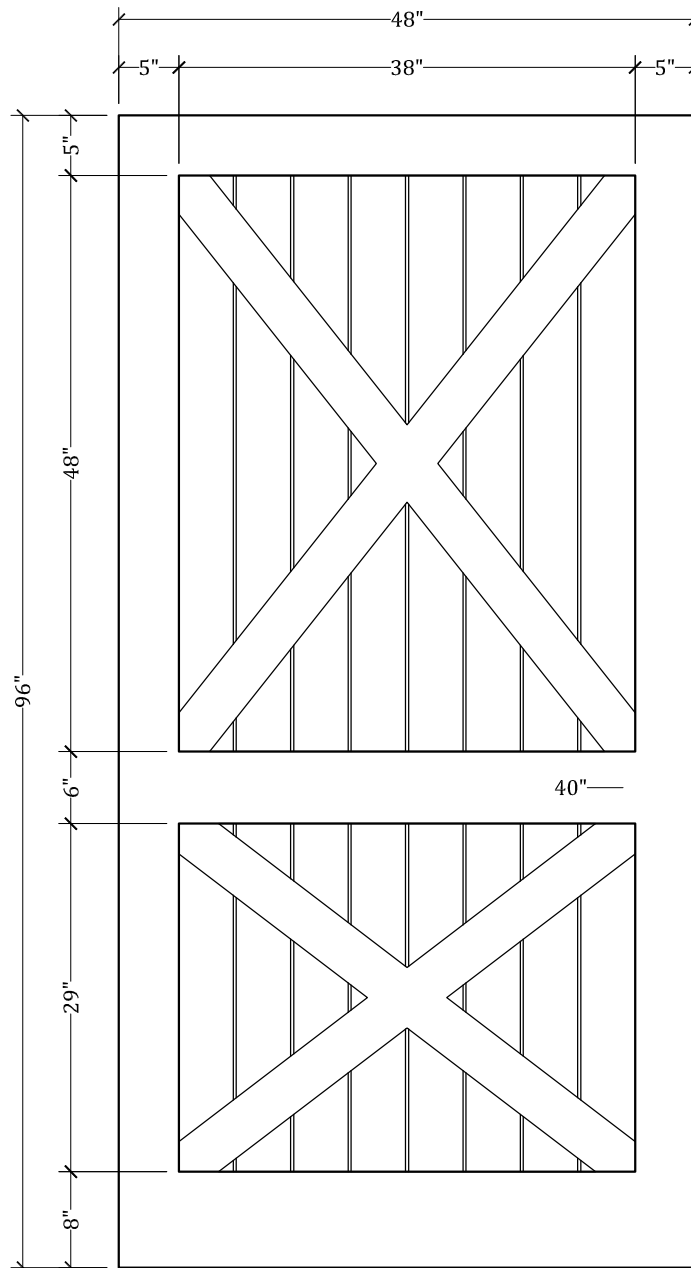

UPSTATE DOOR

FINE DOOR SOLUTIONS... ONE SOURCE

Layout 5209 Two Panel
with V-Grooves and Double Buck

*Our Distinctive Solutions Line is Fully Custom and Made to Order
to Your Exact Specifications.*

*Distinctive Exterior Standard Stiles/Top Rail Are 5-1/2", But Can Be
Altered.*

Exact Specifications May be limited Due to Design Requirements.

1-800-570-8283

For more assistance, please contact one of our customer service representatives
sales@upstatedoor.com

www.upstatedoor.com