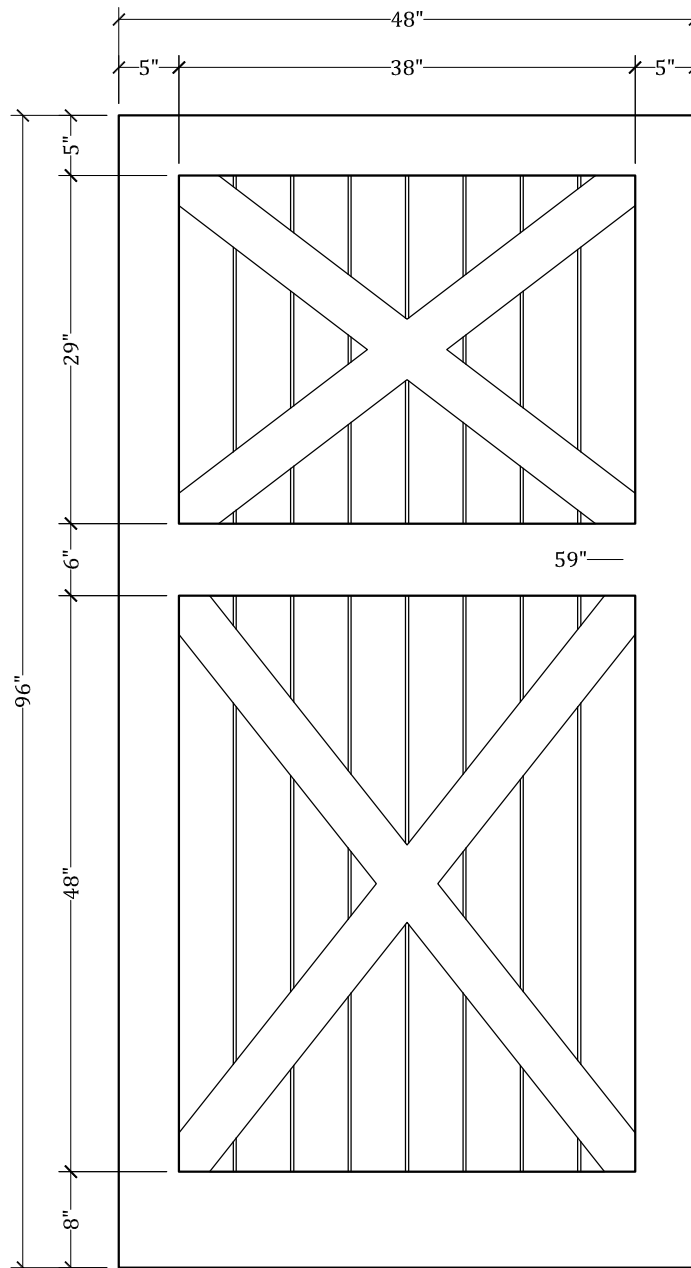

UPSTATE DOOR®

FINE DOOR SOLUTIONS... ONE SOURCE

Layout 5218 Two Panel
with V-Grooves and Double Buck

*Our Distinctive Solutions Line is Fully Custom and Made to Order
to Your Exact Specifications.*

*Distinctive Exterior Standard Stiles/Top Rail Are 5-1/2", But Can Be
Altered.*

Exact Specifications May be limited Due to Design Requirements.

For more assistance, please contact one of our customer service representatives
1-800-570-8283

sales@upstatedoor.com

www.upstatedoor.com