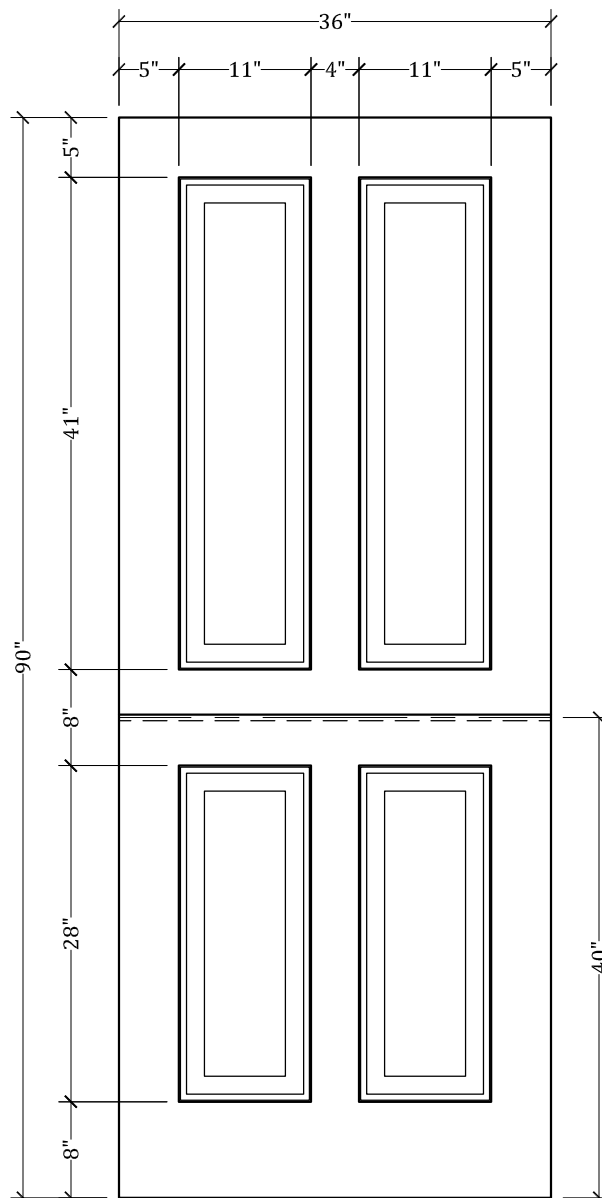

UPSTATE DOOR

FINE DOOR SOLUTIONS... ONE SOURCE

Layout 1280 Four Panel
Dutch Door

*Our Distinctive Solutions Line is Fully Custom and Made to Order
to Your Exact Specifications.*

*Distinctive Exterior Standard Stiles/Top Rail Are 5-1/2", But Can Be
Altered.*

Exact Specifications May be limited Due to Design Requirements.

For more assistance, please contact one of our customer service representatives
1-800-570-8283

sales@upstatedoor.com

www.upstatedoor.com