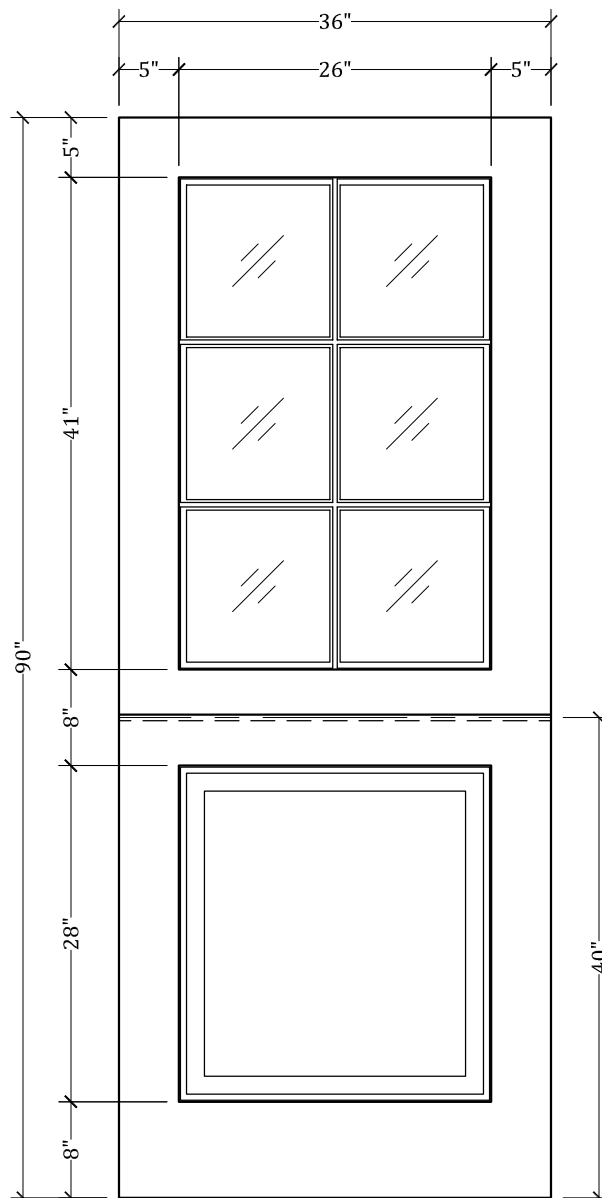

# UPSTATE DOOR

FINE DOOR SOLUTIONS... ONE SOURCE

*Layout 2050 Full Glass Over One Panel (2w x 3h) Dutch Door*

*Our Distinctive Solutions Line is Fully Custom and Made to Order to Your Exact Specifications.*

*Distinctive Exterior Standard Stiles/Top Rail Are 5-1/2", But Can Be Altered.*

*Exact Specifications May be limited Due to Design Requirements.*

For more assistance, please contact one of our customer service representatives  
1-800-570-8283