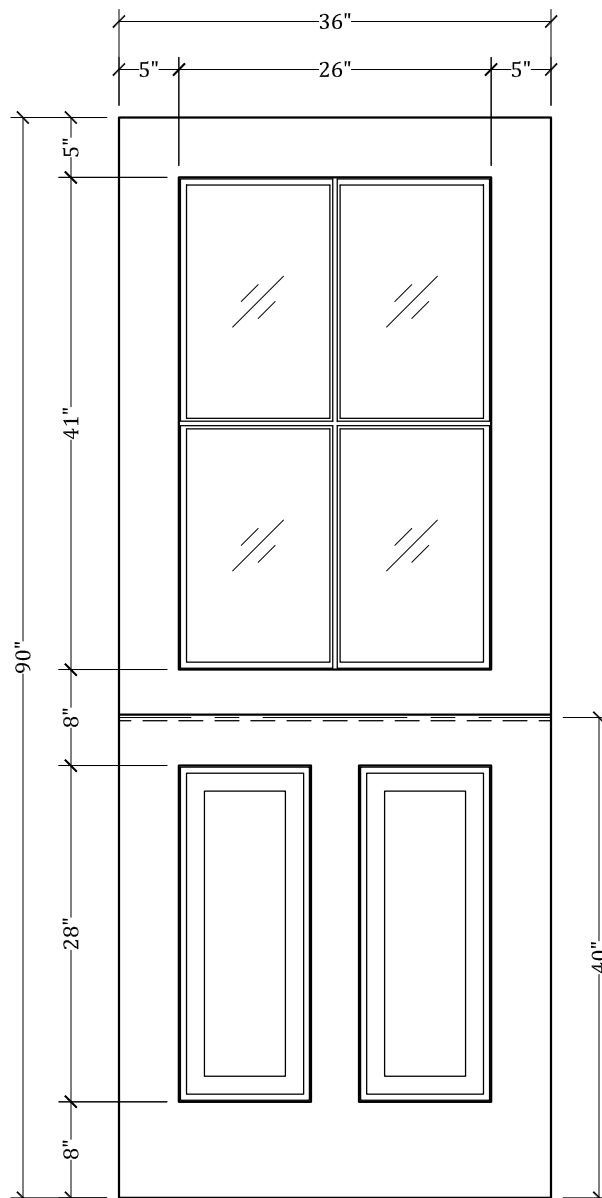

# UPSTATE DOOR®

FINE DOOR SOLUTIONS... ONE SOURCE

*Layout 2070 Full Glass Over Two  
Panel (2w x 2h) Dutch Door*

*Our Distinctive Solutions Line is Fully Custom and Made to Order  
to Your Exact Specifications.*

*Distinctive Exterior Standard Stiles/Top Rail Are 5-1/2", But Can Be  
Altered.*

*Exact Specifications May be limited Due to Design Requirements.*

For more assistance, please contact one of our customer service representatives  
1-800-570-8283