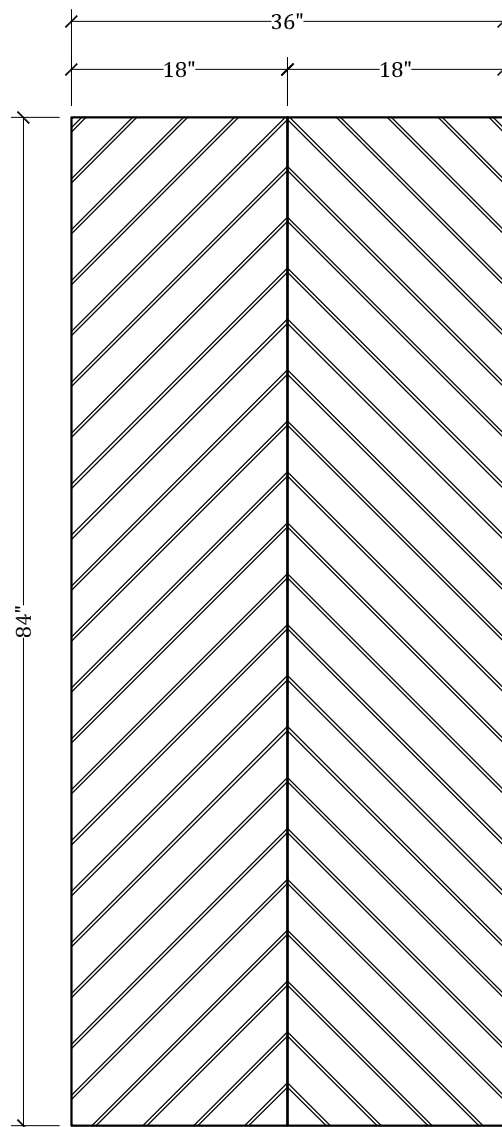

UPSTATE DOOR®

FINE DOOR SOLUTIONS... ONE SOURCE

*Layout 0005 Flush Double
with Diagonal V-Grooves*

*Our Distinctive Solutions Line is Fully Custom and Made to Order
to Your Exact Specifications.*

*Distinctive Exterior Standard Stiles/Top Rail Are 5-1/2", But Can Be
Altered.*

Exact Specifications May be limited Due to Design Requirements.

For more assistance, please contact one of our customer service representatives
1-800-570-8283

sales@upstatedoor.com

www.upstatedoor.com