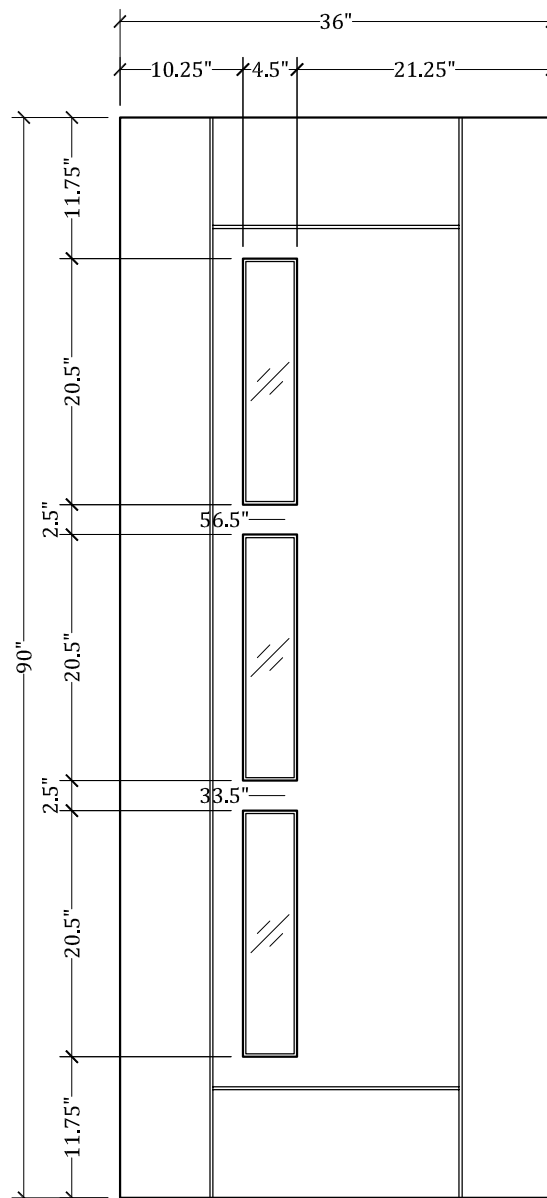

UPSTATE DOOR

FINE DOOR SOLUTIONS... ONE SOURCE

Layout 0024 Flush with V-Grooves
and Three Individual Glass
Portholes

*Our Distinctive Solutions Line is Fully Custom and Made to Order
to Your Exact Specifications.*

*Distinctive Exterior Standard Stiles/Top Rail Are 5-1/2", But Can Be
Altered.*

Exact Specifications May be limited Due to Design Requirements.

For more assistance, please contact one of our customer service representatives
1-800-570-8283