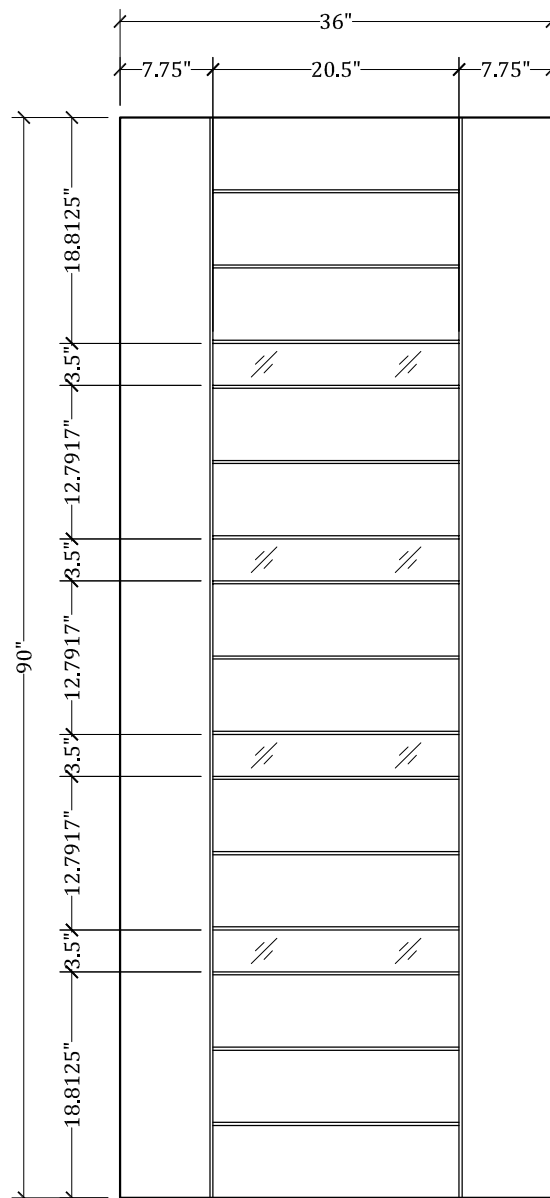

UPSTATE DOOR

FINE DOOR SOLUTIONS... ONE SOURCE

Layout 0025 Flush with V-Grooves
and Four Individual Glass
Portholes

*Our Distinctive Solutions Line is Fully Custom and Made to Order
to Your Exact Specifications.*

*Distinctive Exterior Standard Stiles/Top Rail Are 5-1/2", But Can Be
Altered.*

Exact Specifications May be limited Due to Design Requirements.

1-800-570-8283

sales@upstatedoor.com

www.upstatedoor.com