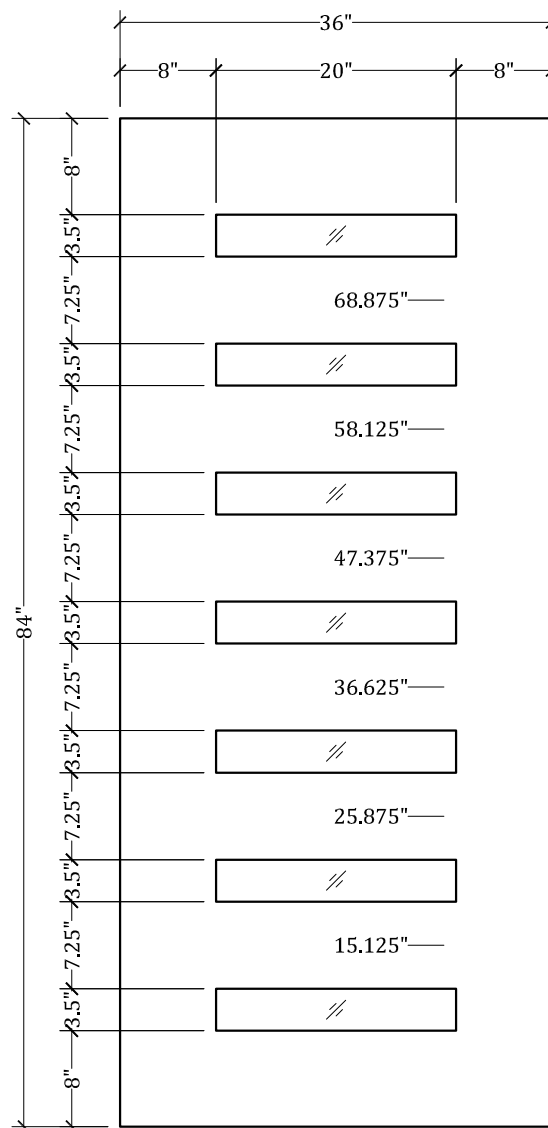

UPSTATE DOOR

FINE DOOR SOLUTIONS... ONE SOURCE

Layout 0027 Flush with Seven Individual Glass Portholes

Our Distinctive Solutions Line is Fully Custom and Made to Order to Your Exact Specifications.

Distinctive Exterior Standard Stiles/Top Rail Are 5-1/2", But Can Be Altered.

Exact Specifications May be limited Due to Design Requirements.

For more assistance, please contact one of our customer service representatives

1-800-570-8283

sales@upstatedoor.com

www.upstatedoor.com