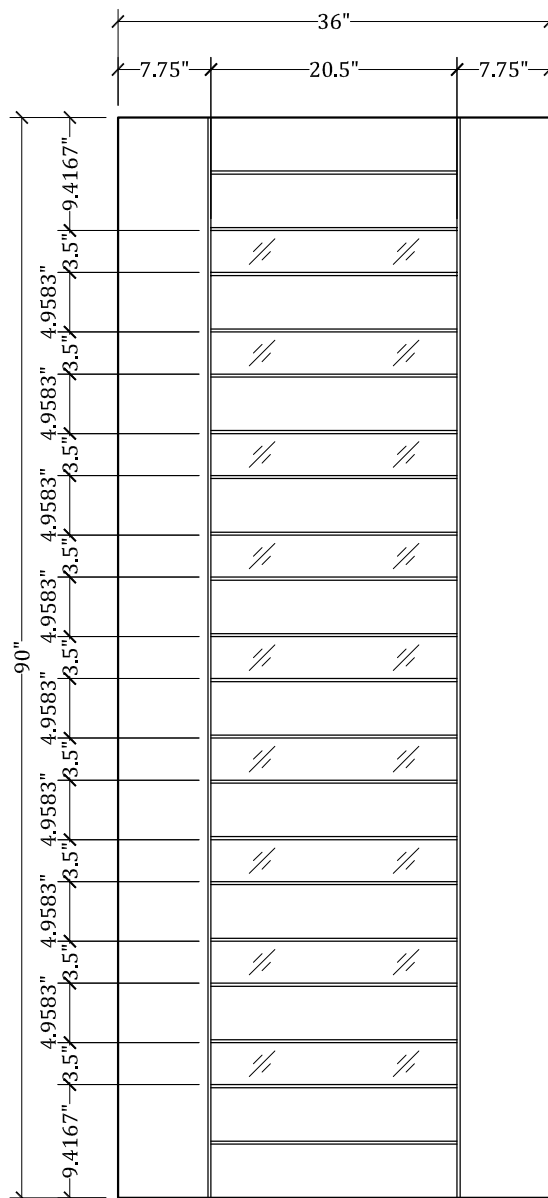

UPSTATE DOOR

FINE DOOR SOLUTIONS... ONE SOURCE

Layout 0030 Flush with V-Grooves
and Nine Individual Glass
Portholes

*Our Distinctive Solutions Line is Fully Custom and Made to Order
to Your Exact Specifications.*

*Distinctive Exterior Standard Stiles/Top Rail Are 5-1/2", But Can Be
Altered.*

Exact Specifications May be limited Due to Design Requirements.

1-800-570-8283

For more assistance, please contact one of our customer service representatives
sales@upstatedoor.com