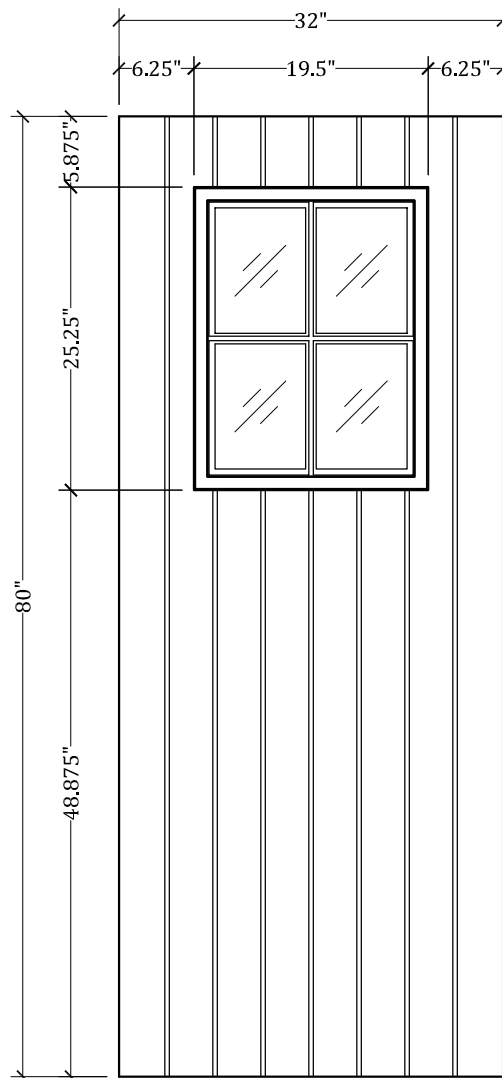

UPSTATE DOOR

FINE DOOR SOLUTIONS... ONE SOURCE

Layout 0032 Flush with V-Grooves
and Full Glass Porthole (2w x 2h)

*Our Distinctive Solutions Line is Fully Custom and Made to Order
to Your Exact Specifications.*

*Distinctive Exterior Standard Stiles/Top Rail Are 5-1/2", But Can Be
Altered.*

Exact Specifications May be limited Due to Design Requirements.

For more assistance, please contact one of our customer service representatives
1-800-570-8283