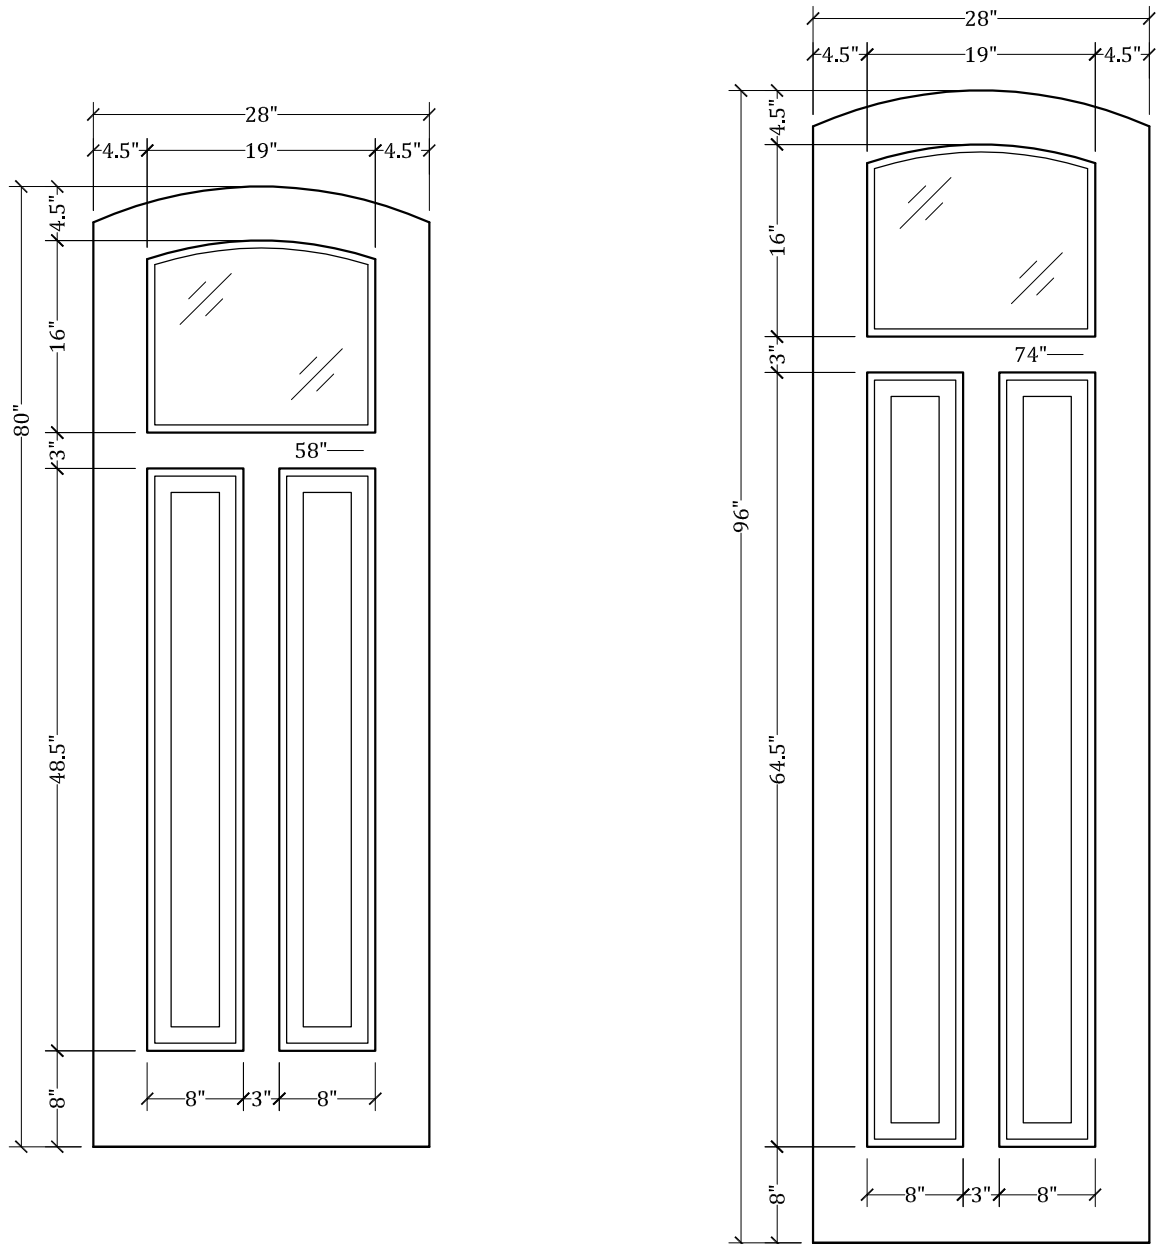

UPSTATE DOOR

FINE DOOR SOLUTIONS... ONE SOURCE

Layout 2110.2 Full Lite/Two
Panel
(Arched Top/Arched Glass)

Minimum Width Available is 24" for this Layout

Distinctive Exterior Standard Stiles/Top Rail Are 5-1/2"

*Please View Our Specification Section to View Our Sizing Parameters
for Our Classics Line.*

1-800-570-8283

sales@upstatedoor.com

www.upstatedoor.com