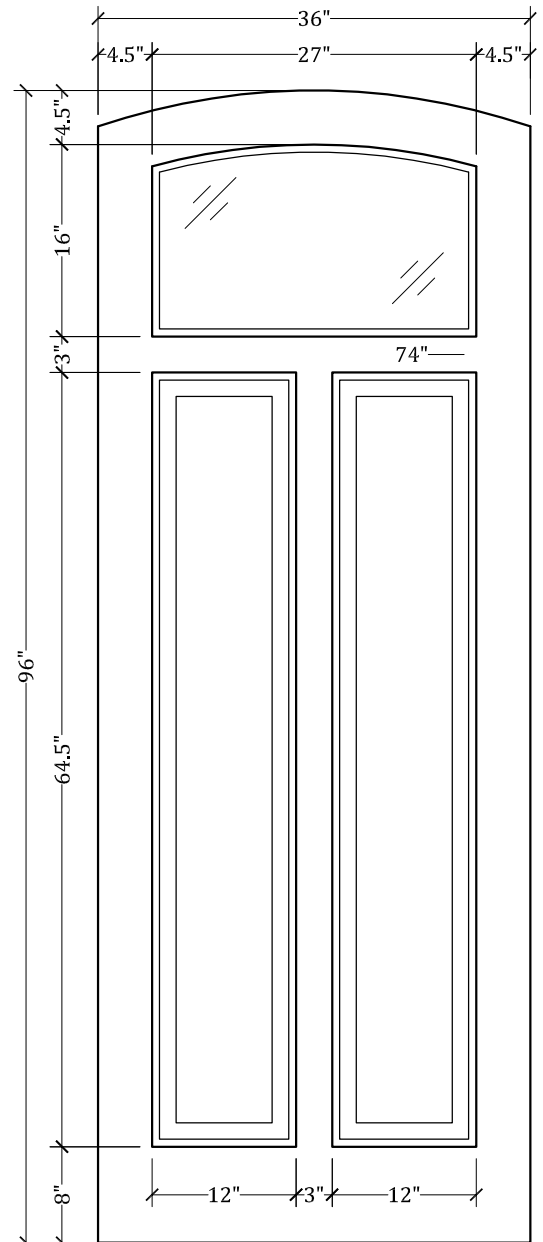

UPSTATE DOOR

FINE DOOR SOLUTIONS... ONE SOURCE

Layout 2110.2 Full Lite/Two
Panel
(Arched Top/Arched Glass)

Minimum Width Available is 24" for this Layout

Distinctive Exterior Standard Stiles/Top Rail Are 5-1/2"

*Please View Our Specification Section to View Our Sizing Parameters
for Our Classics Line.*

For more assistance, please contact one of our customer service representatives
1-800-570-8283

sales@upstatedoor.com

www.upstatedoor.com