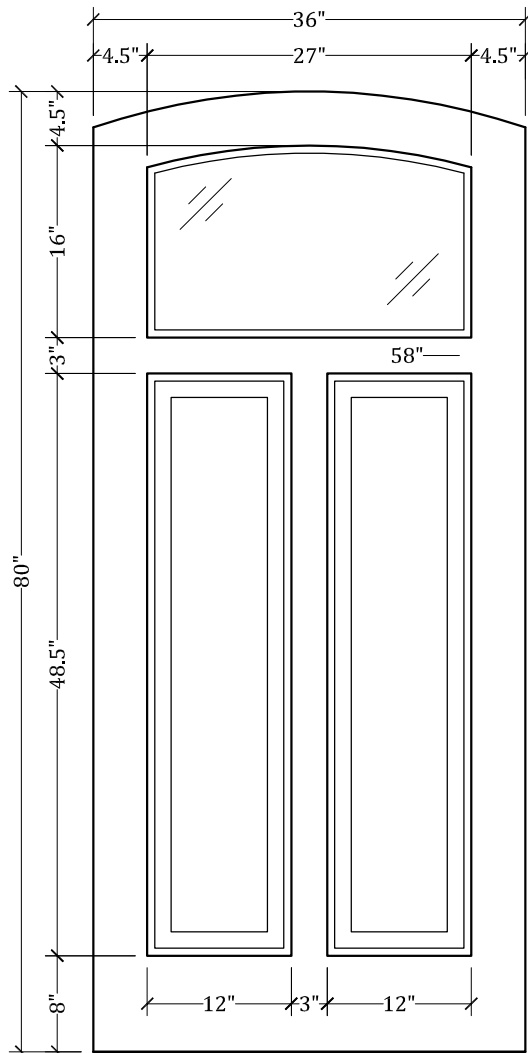

UPSTATE DOOR

FINE DOOR SOLUTIONS... ONE SOURCE

Layout 2110.2 Full Lite/Two
Panel
(Arched Top/Arched Glass)

Minimum Width Available is 24" for this Layout

Distinctive Exterior Standard Stiles/Top Rail Are 5-1/2"

*Please View Our Specification Section to View Our Sizing Parameters
for Our Classics Line.*

For more assistance, please contact one of our customer service representatives
1-800-570-8283

sales@upstatedoor.com

www.upstatedoor.com