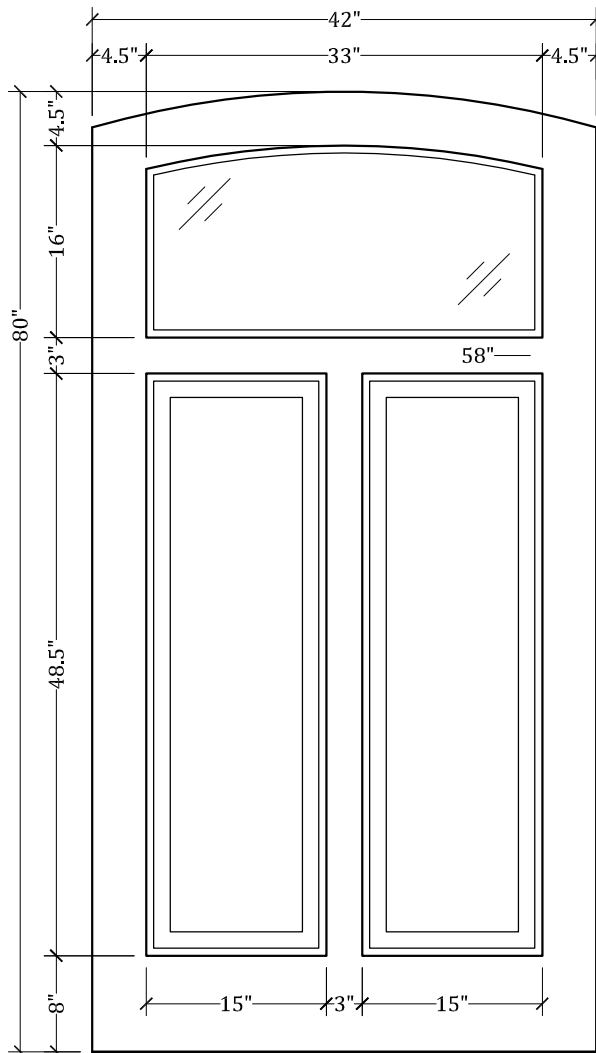

UPSTATE DOOR

FINE DOOR SOLUTIONS... ONE SOURCE

Layout 2110.2 Full Lite/Two
Panel
(Arched Top/Arched Glass)

Minimum Width Available is 24" for this Layout

Distinctive Exterior Standard Stiles/Top Rail Are 5-1/2"

*Please View Our Specification Section to View Our Sizing Parameters
for Our Classics Line.*

1-800-570-8283

For more assistance, please contact one of our customer service representatives
sales@upstatedoor.com

www.upstatedoor.com