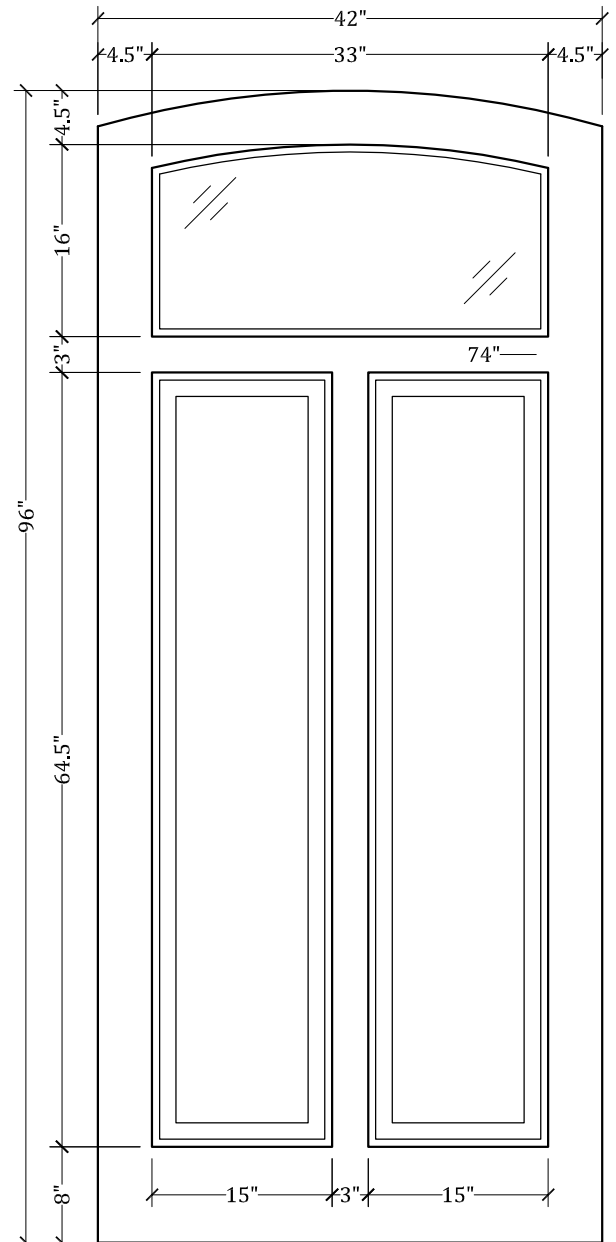

UPSTATE DOOR

FINE DOOR SOLUTIONS... ONE SOURCE

Layout 2110.2 Full Lite/Two
Panel
(Arched Top/Arched Glass)

Minimum Width Available is 24" for this Layout

Distinctive Exterior Standard Stiles/Top Rail Are 5-1/2"

*Please View Our Specification Section to View Our Sizing Parameters
for Our Classics Line.*

1-800-570-8283

For more assistance, please contact one of our customer service representatives
sales@upstatedoor.com

www.upstatedoor.com