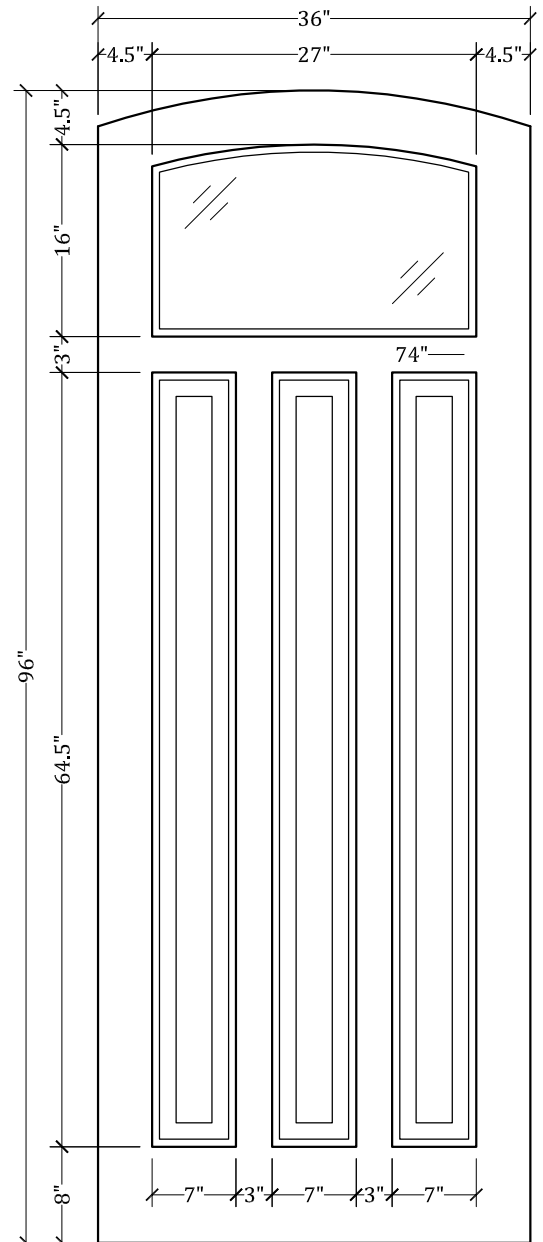

UPSTATE DOOR

FINE DOOR SOLUTIONS... ONE SOURCE

Layout 2140.2 Full Lite/
Three Panel
(Arched Top/Arched Glass)

Minimum Width Available is 32" for this Layout

Distinctive Exterior Standard Stiles/Top Rail Are 5-1/2"

*Please View Our Specification Section to View Our Sizing Parameters
for Our Classics Line.*

1-800-570-8283

For more assistance, please contact one of our customer service representatives
sales@upstatedoor.com

www.upstatedoor.com