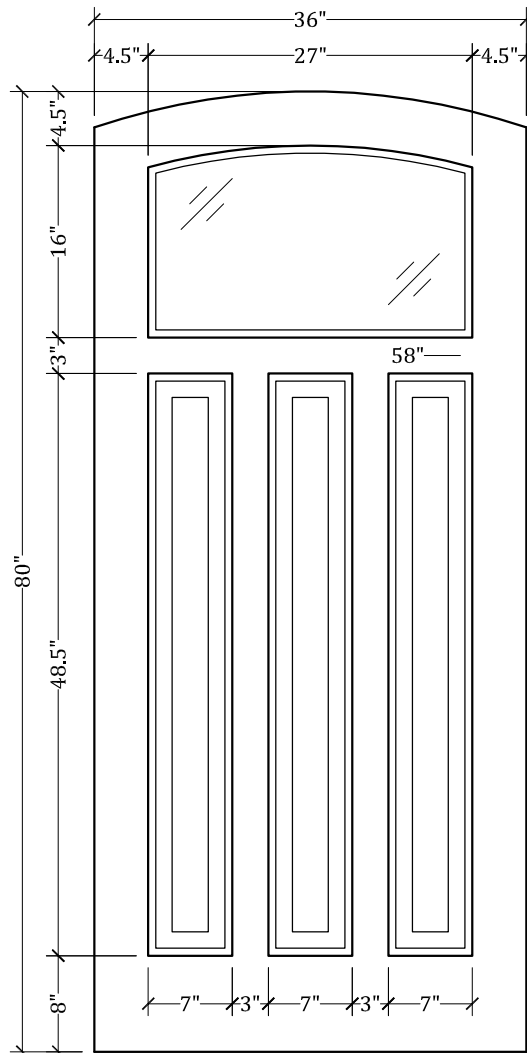

UPSTATE DOOR

FINE DOOR SOLUTIONS... ONE SOURCE

Layout 2140.2 Full Lite/
Three Panel
(Arched Top/Arched Glass)

Minimum Width Available is 32" for this Layout

Distinctive Exterior Standard Stiles/Top Rail Are 5-1/2"

*Please View Our Specification Section to View Our Sizing Parameters
for Our Classics Line.*

1-800-570-8283

For more assistance, please contact one of our customer service representatives
sales@upstatedoor.com

www.upstatedoor.com