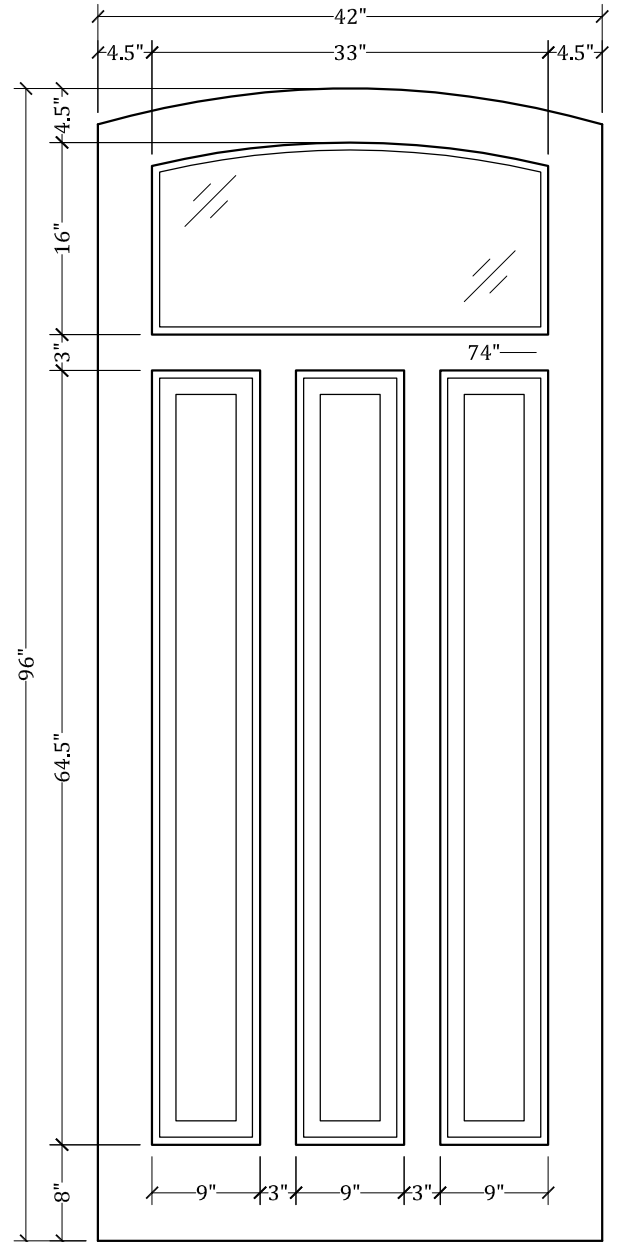

UPSTATE DOOR

FINE DOOR SOLUTIONS... ONE SOURCE

Layout 2140.2 Full Lite/
Three Panel
(Arched Top/Arched Glass)

Minimum Width Available is 32" for this Layout

Distinctive Exterior Standard Stiles/Top Rail Are 5-1/2"

*Please View Our Specification Section to View Our Sizing Parameters
for Our Classics Line.*

1-800-570-8283

For more assistance, please contact one of our customer service representatives
sales@upstatedoor.com

www.upstatedoor.com