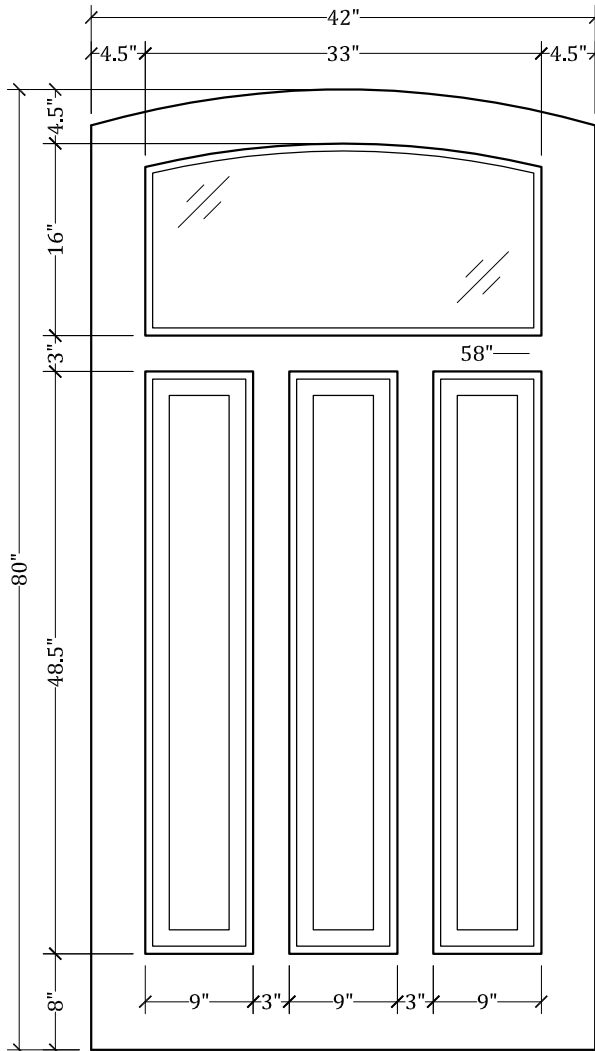

UPSTATE DOOR

FINE DOOR SOLUTIONS... ONE SOURCE

Layout 2140.2 Full Lite/
Three Panel
(Arched Top/Arched Glass)

Minimum Width Available is 32" for this Layout

Distinctive Exterior Standard Stiles/Top Rail Are 5-1/2"

*Please View Our Specification Section to View Our Sizing Parameters
for Our Classics Line.*

1-800-570-8283

For more assistance, please contact one of our customer service representatives
sales@upstatedoor.com

www.upstatedoor.com