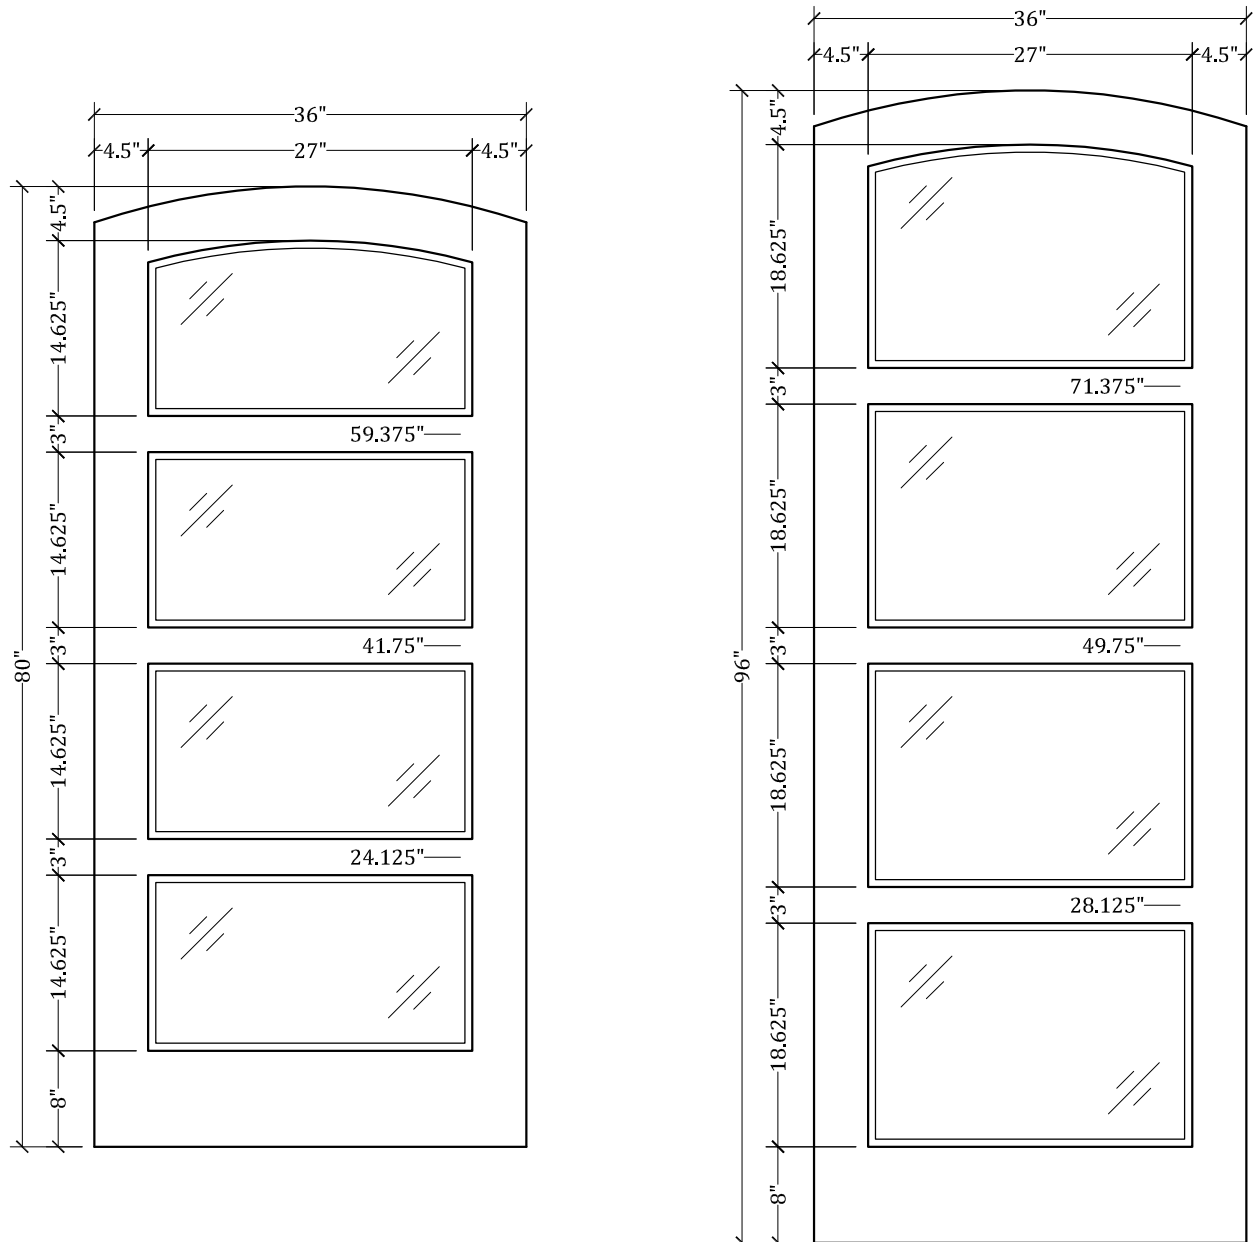

UPSTATE DOOR

FINE DOOR SOLUTIONS... ONE SOURCE

*Layout 2190.2 Four Lite
(Arched Top/Arched Glass)*

Minimum Width Available is 16" for this Layout

Distinctive Exterior Standard Stiles/Top Rail Are 5-1/2"

*Please View Our Specification Section to View Our Sizing Parameters
for Our Classics Line.*