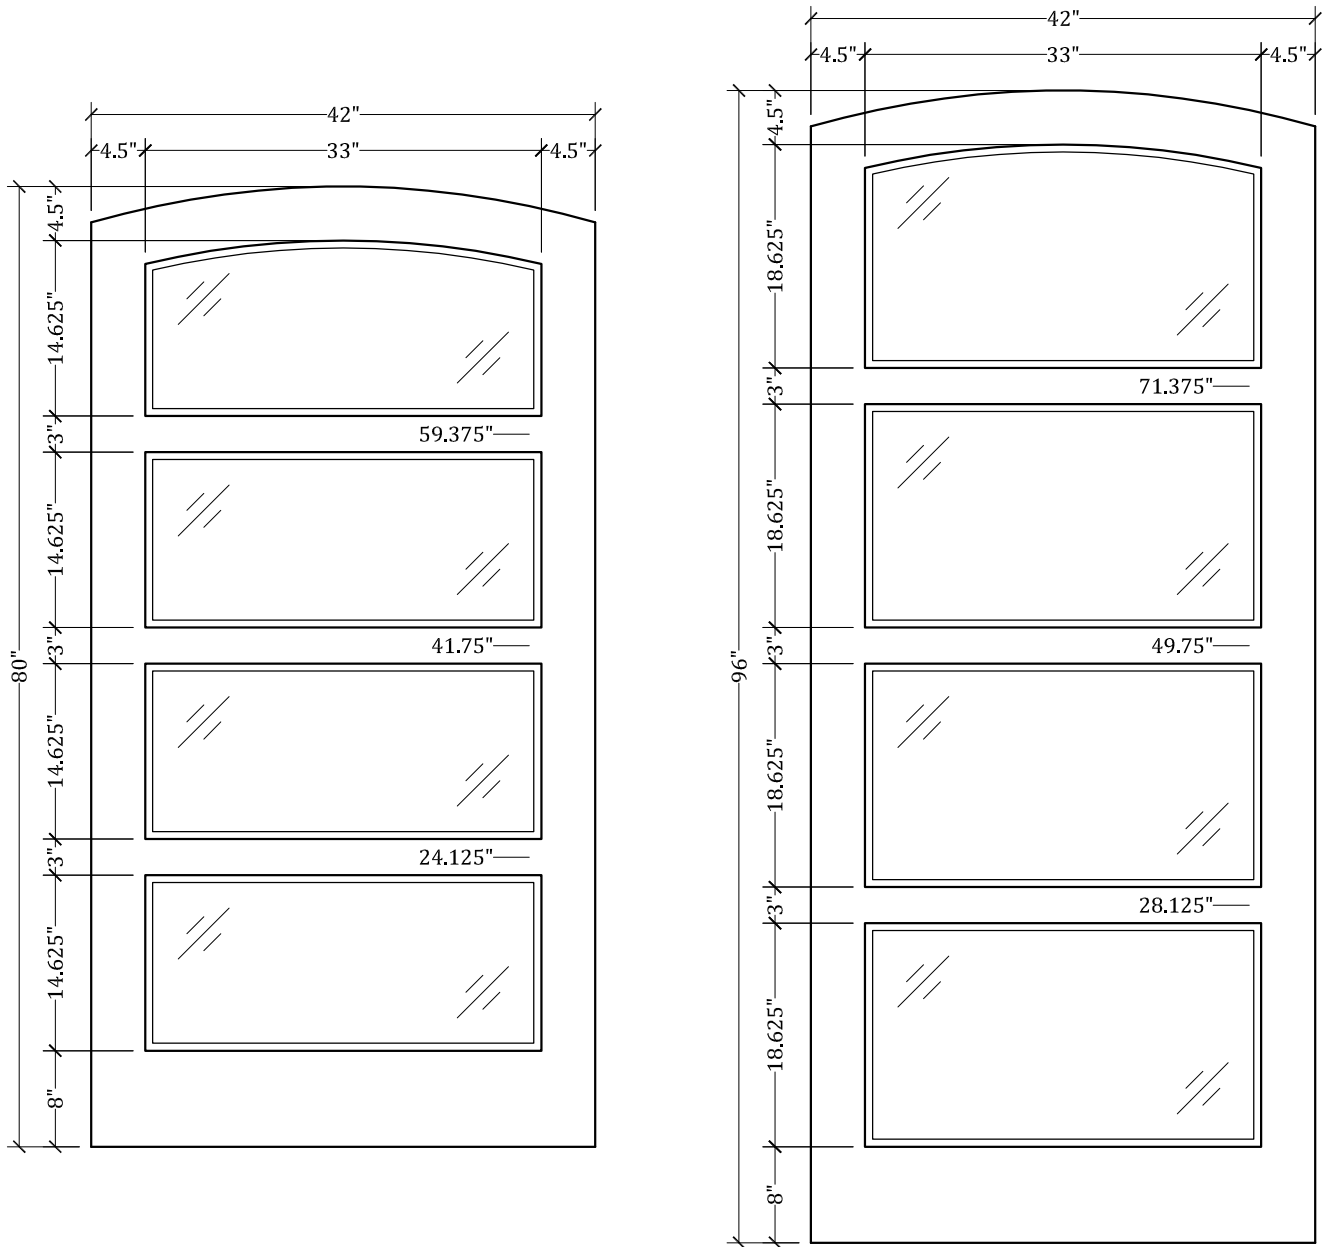

UPSTATE DOOR

FINE DOOR SOLUTIONS... ONE SOURCE

*Layout 2190.2 Four Lite
(Arched Top/Arched Glass)*

Minimum Width Available is 16" for this Layout

Distinctive Exterior Standard Stiles/Top Rail Are 5-1/2"

*Please View Our Specification Section to View Our Sizing Parameters
for Our Classics Line.*